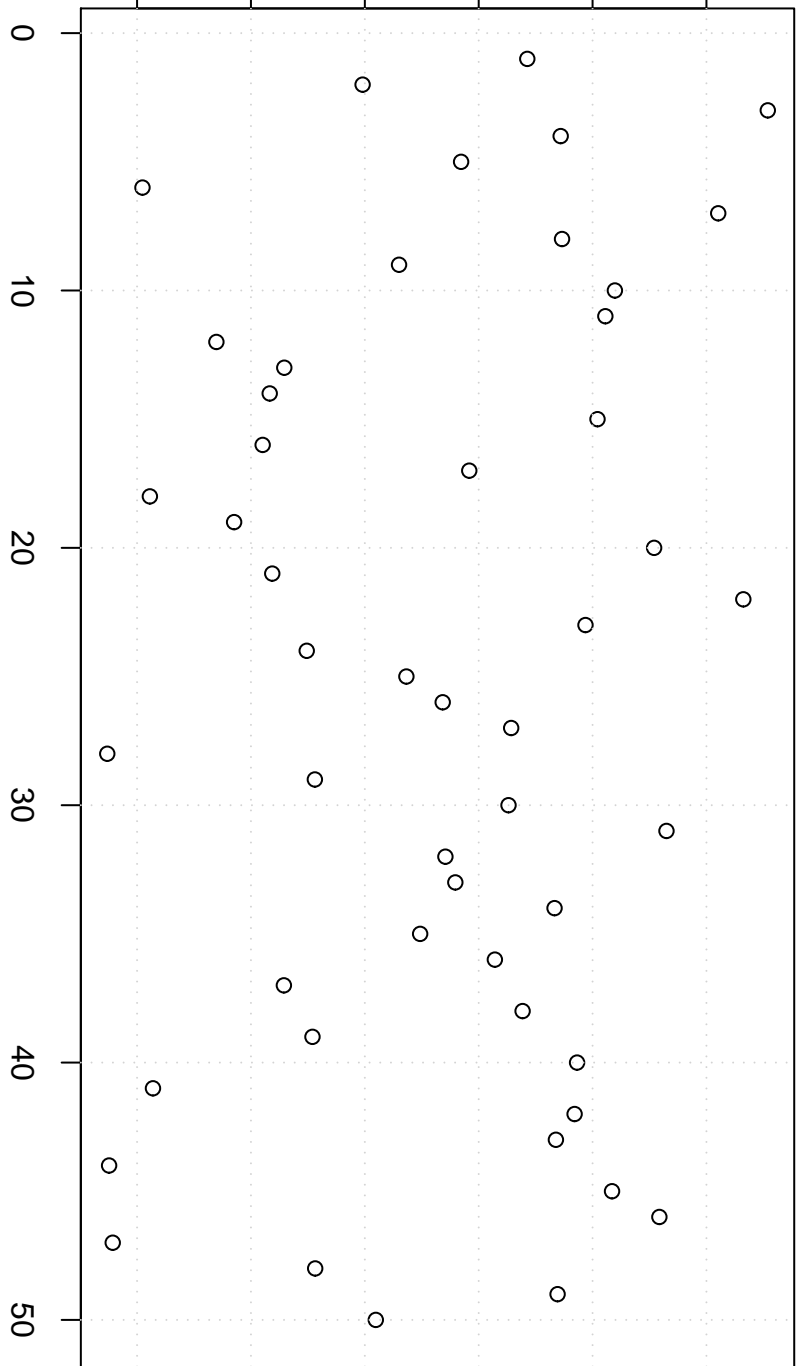

simulated values

780000

800000

820000

Index

Simulation of Mean