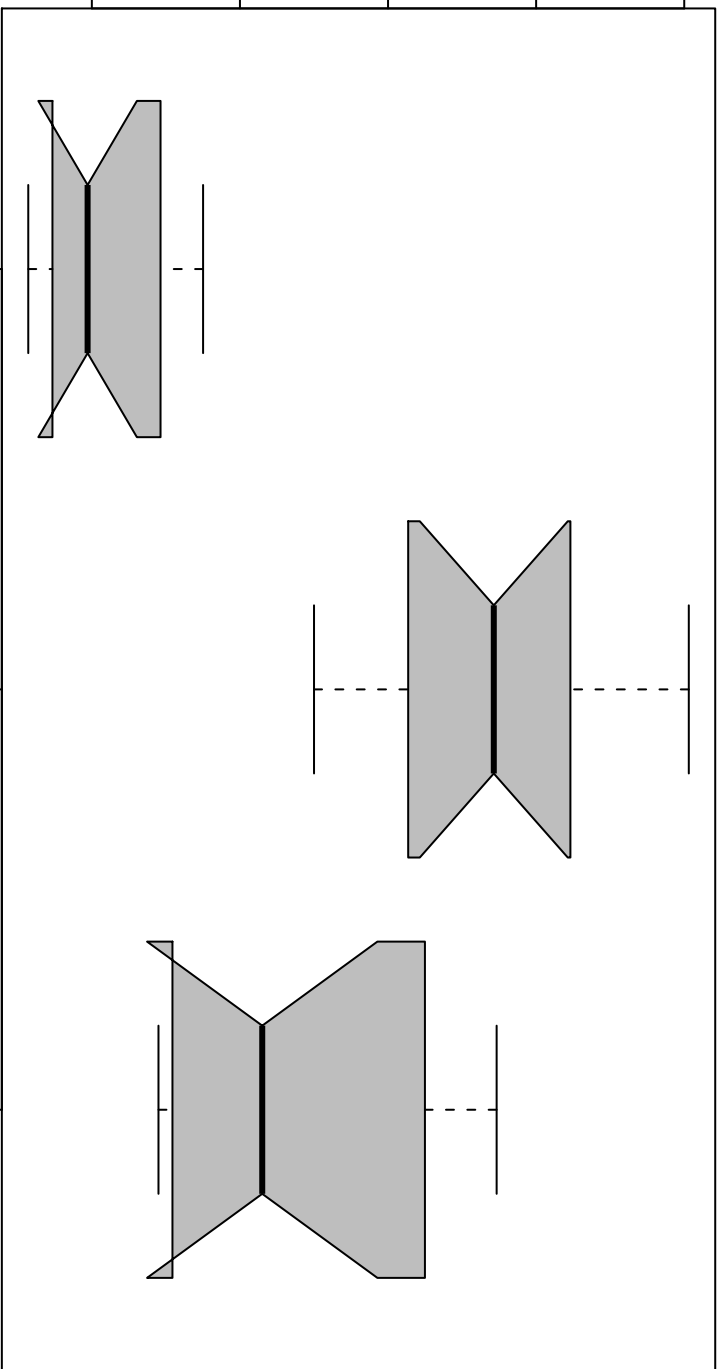

Overall Variability

10000 15000 20000 25000 30000

S.D.

Range

IQR

Notched Box Plots