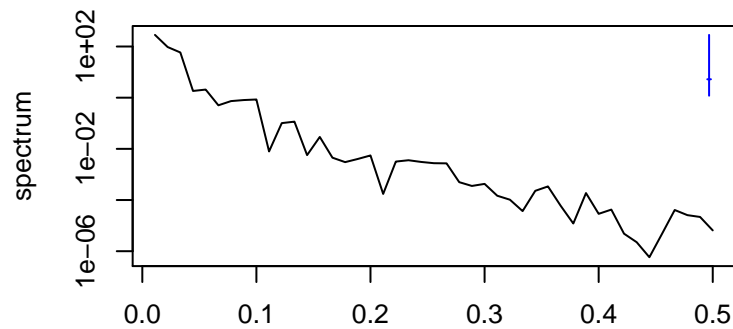

Observed

frequency
bandwidth = 0.00301

Trend

frequency
bandwidth = 0.00321

Seasonal

frequency
bandwidth = 0.00301

Random

frequency
bandwidth = 0.00321