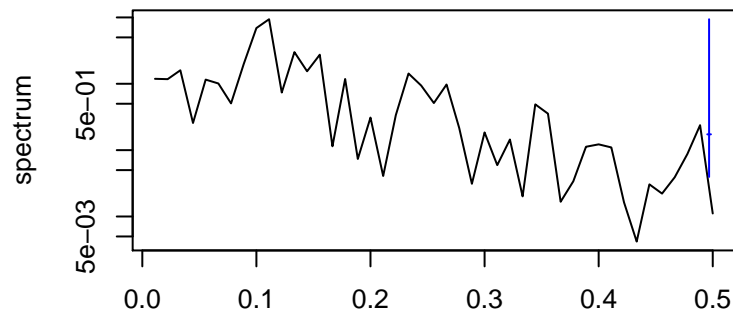

Observed

frequency
bandwidth = 0.00301

Trend

frequency
bandwidth = 0.00321

Seasonal

frequency
bandwidth = 0.00301

Random

frequency
bandwidth = 0.00321