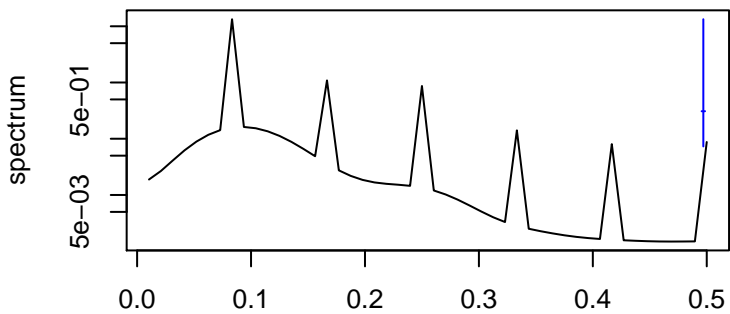

Observed

frequency
bandwidth = 0.00301

Trend

frequency
bandwidth = 0.00321

Seasonal

frequency
bandwidth = 0.00301

Random

frequency
bandwidth = 0.00321