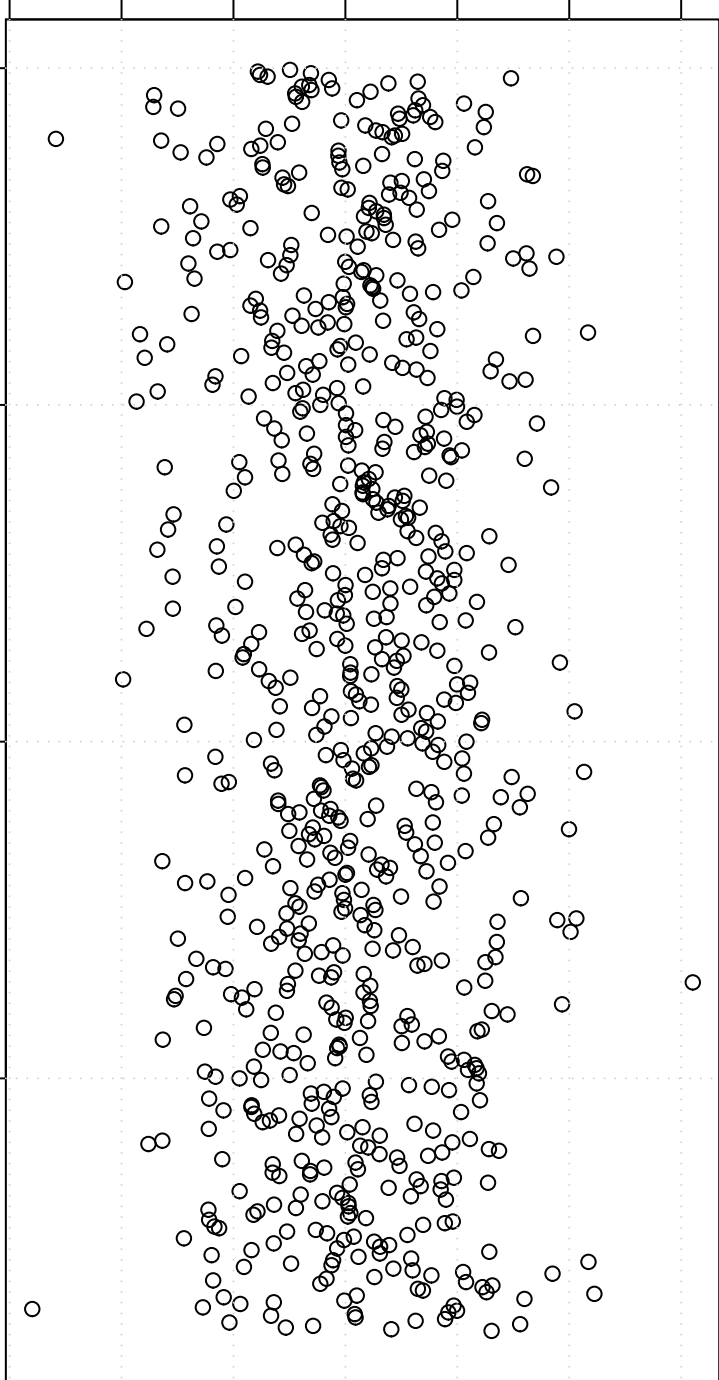

simulated values

12.5 13.0 13.5 14.0 14.5 15.0 15.5

0

200

400

600

Index

Simulation of Mean