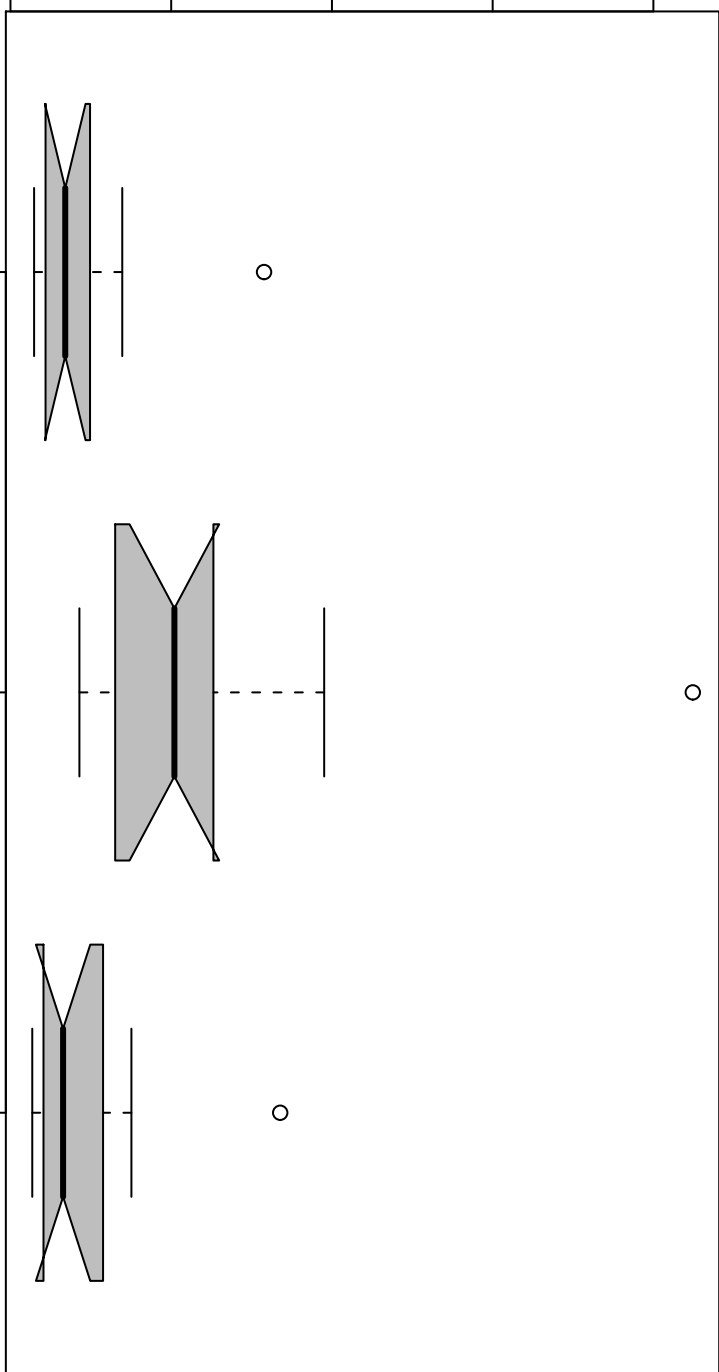

Overall Variability

0 20000 40000 60000 80000

S.D.

Range

IQR

Notched Box Plots