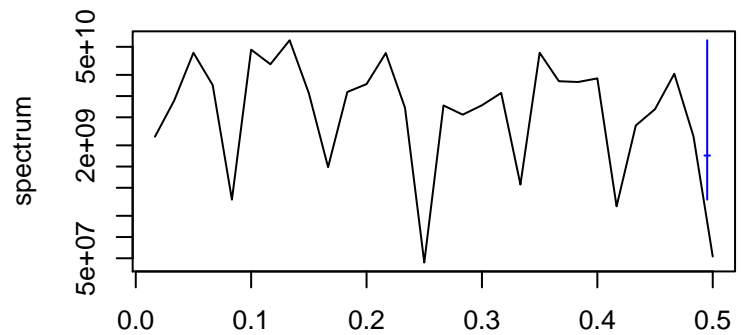

Observed

frequency
bandwidth = 0.00401

Trend

frequency
bandwidth = 0.00481

Seasonal

frequency
bandwidth = 0.00401

Random

frequency
bandwidth = 0.00481