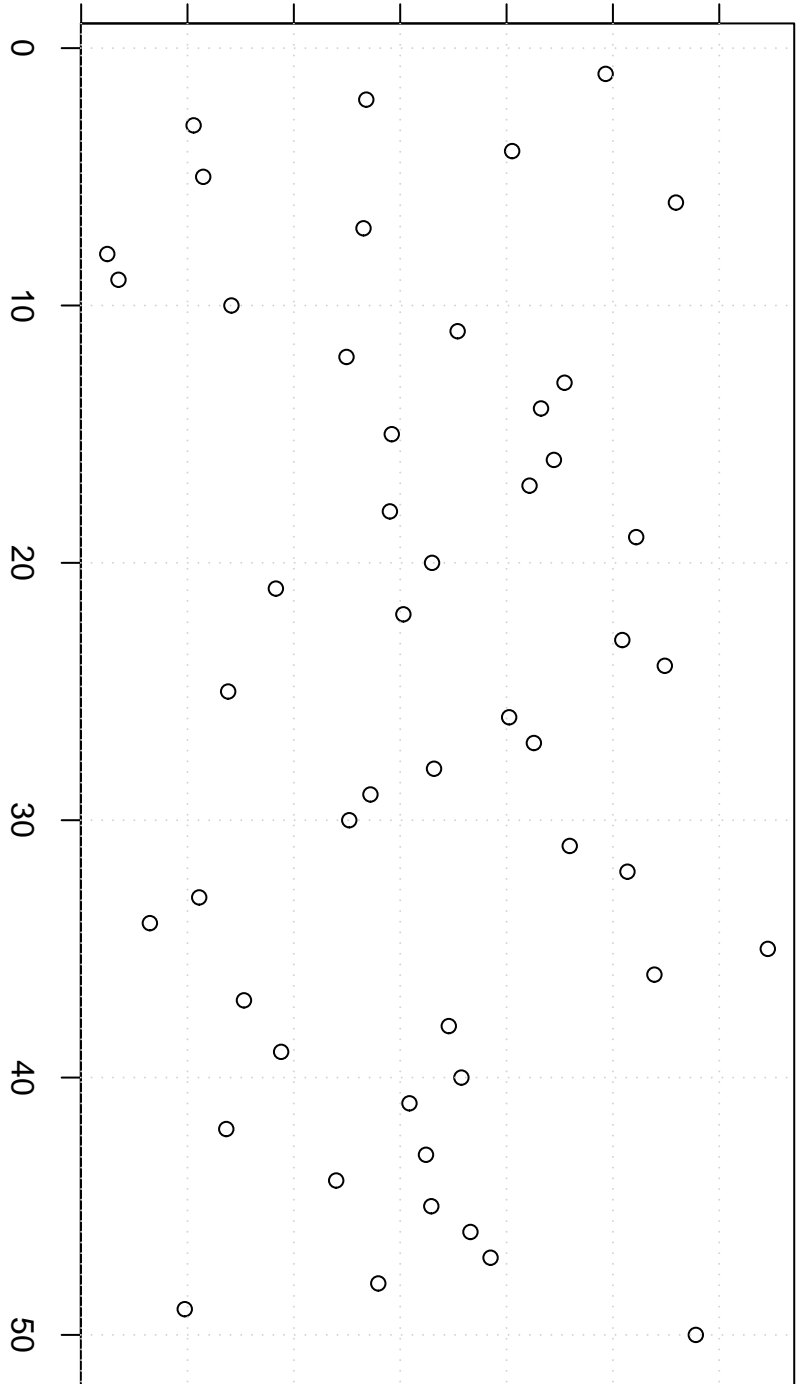

simulated values

270000 274000 278000 282000

Index

Simulation of Mean