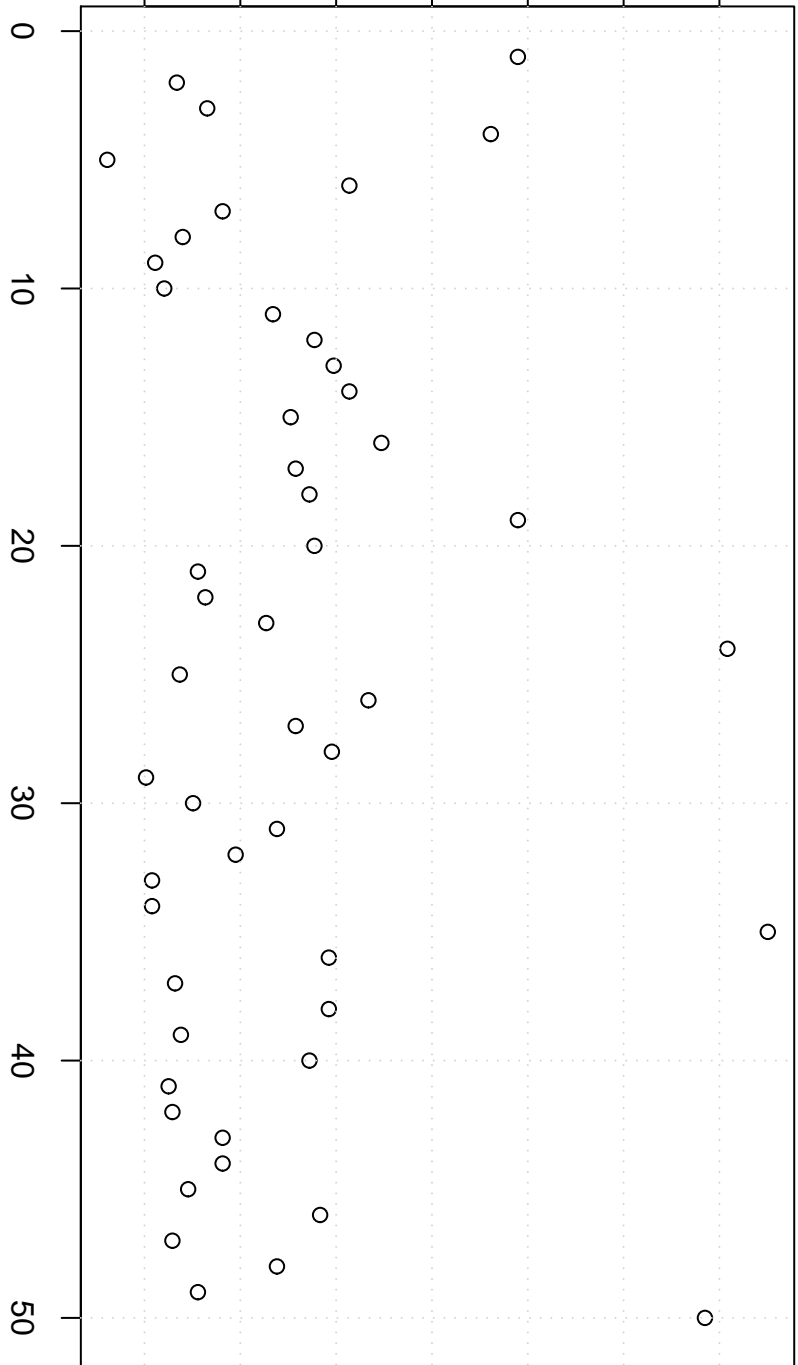

simulated values

270000 274000 278000 282000

Index

Simulation of Median