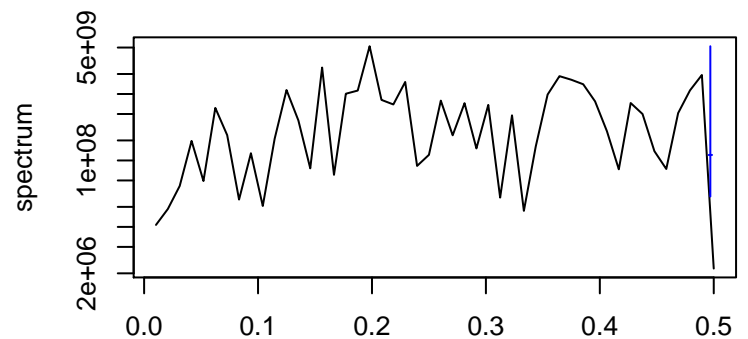

Observed

bandwidth = 0.00267

Trend

bandwidth = 0.00301

Seasonal

bandwidth = 0.00267

Random

bandwidth = 0.00301