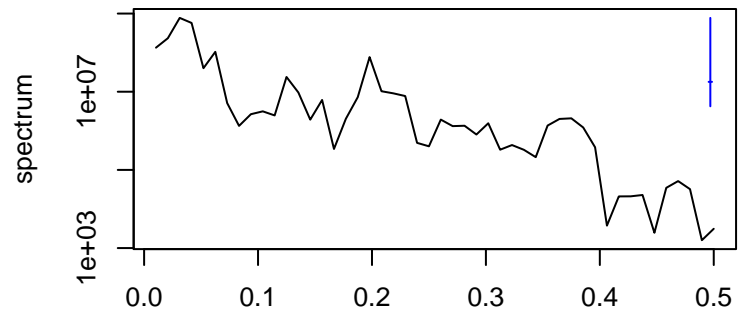

Observed

bandwidth = 0.00267

Trend

bandwidth = 0.00301

Seasonal

bandwidth = 0.00267

Random

bandwidth = 0.00301