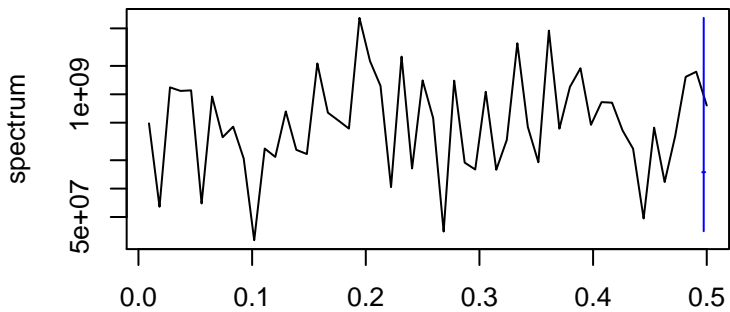

Observed

bandwidth = 0.00267

Trend

bandwidth = 0.00301

Seasonal

bandwidth = 0.00267

Random

bandwidth = 0.00301