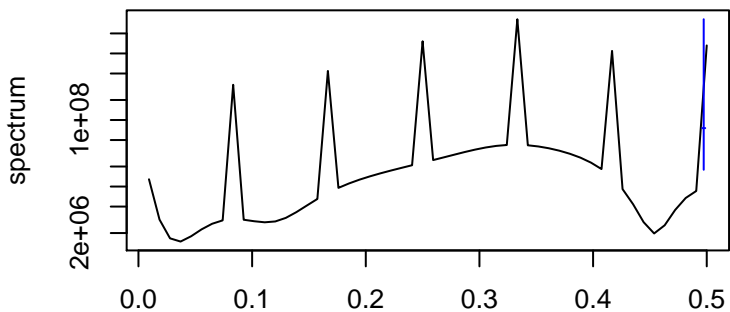

Observed

bandwidth = 0.00267

Trend

bandwidth = 0.00301

Seasonal

bandwidth = 0.00267

Random

bandwidth = 0.00301