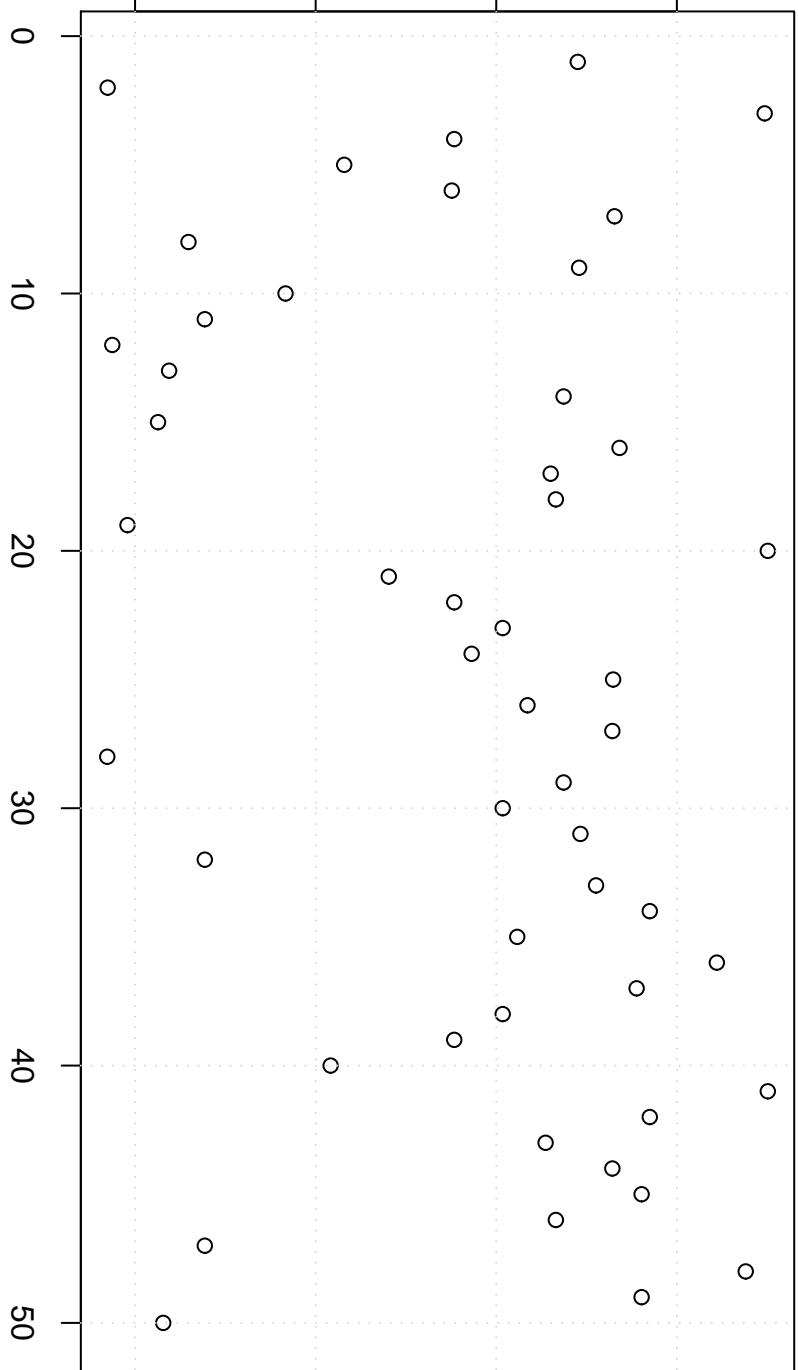

simulated values

520000 540000 560000 580000

Simulation of Median