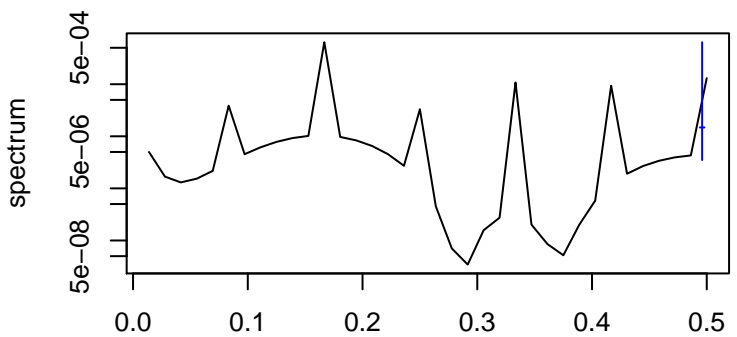

Observed

frequency
bandwidth = 0.00385

Trend

frequency
bandwidth = 0.00451

Seasonal

frequency
bandwidth = 0.00401

Random

frequency
bandwidth = 0.00451