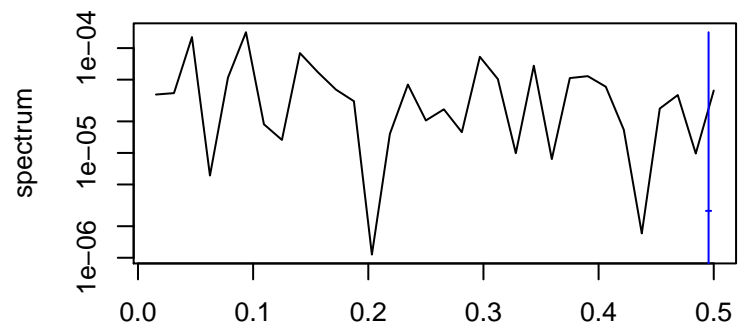

Observed

frequency
bandwidth = 0.00385

Trend

frequency
bandwidth = 0.00451

Seasonal

frequency
bandwidth = 0.00401

Random

frequency
bandwidth = 0.00451