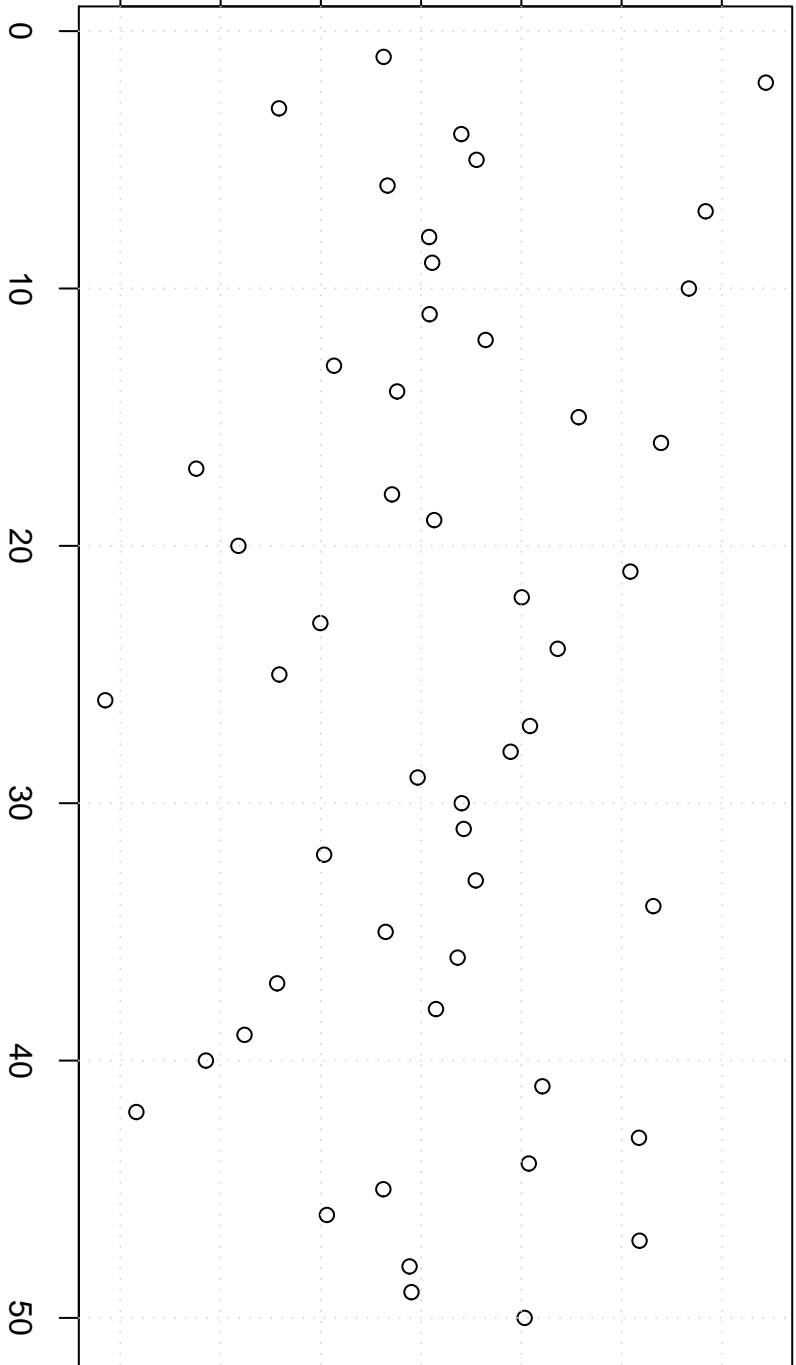

simulated values

42.5 43.0 43.5 44.0 44.5 45.0 45.5

Index

Simulation of Mean