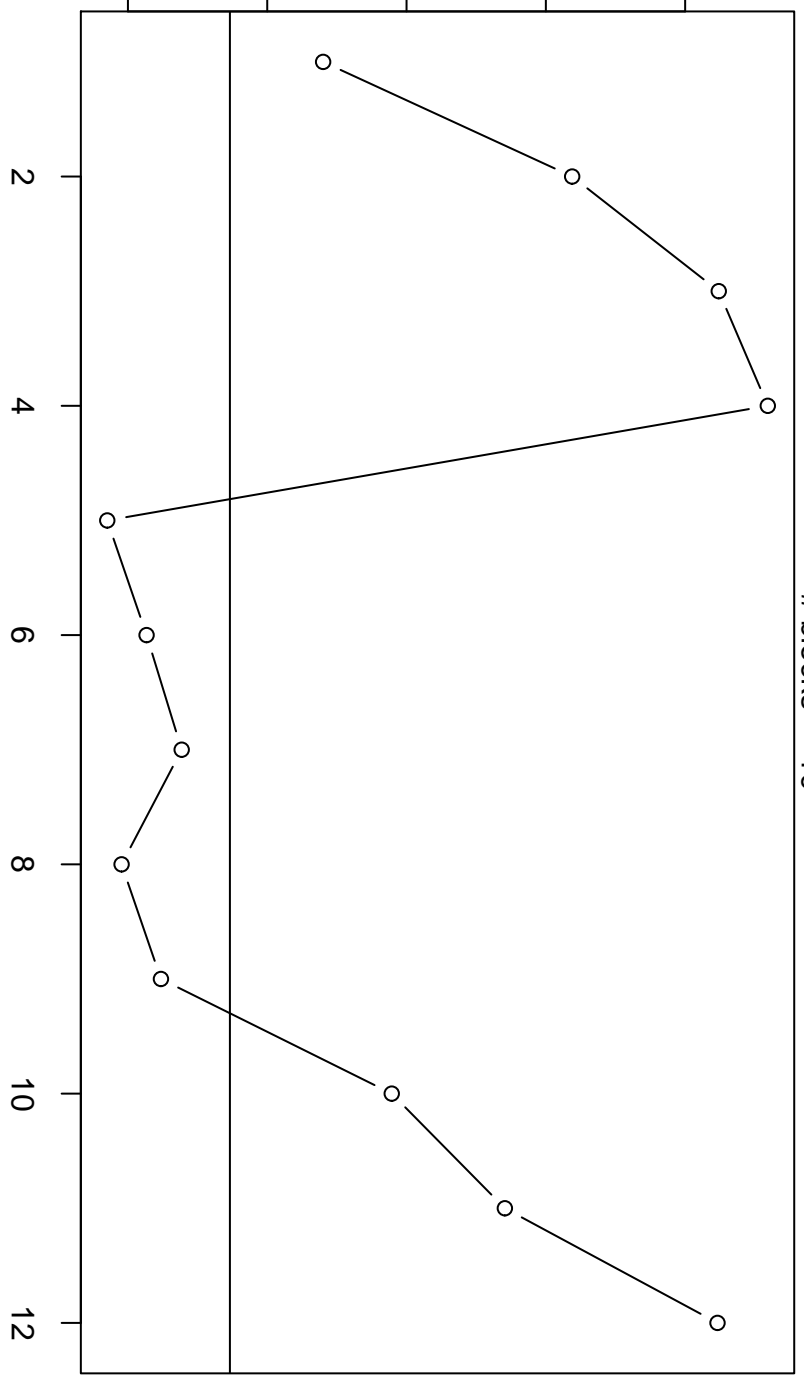

S.D.

135000 140000 145000 150000 155000

blocks = 10

Standard Deviation Plot

Periodic Index