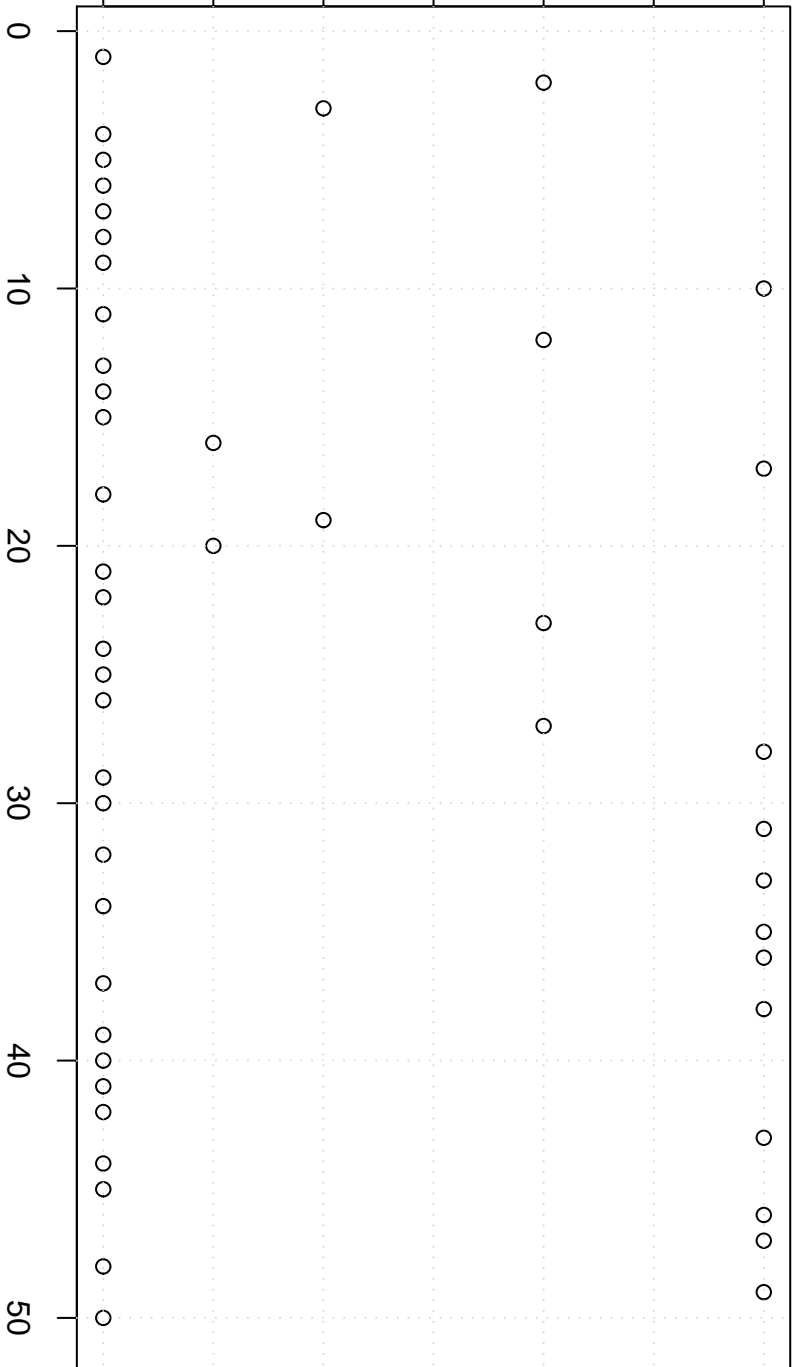

simulated values

22.0 22.5 23.0 23.5 24.0 24.5 25.0

Simulation of Median

Index