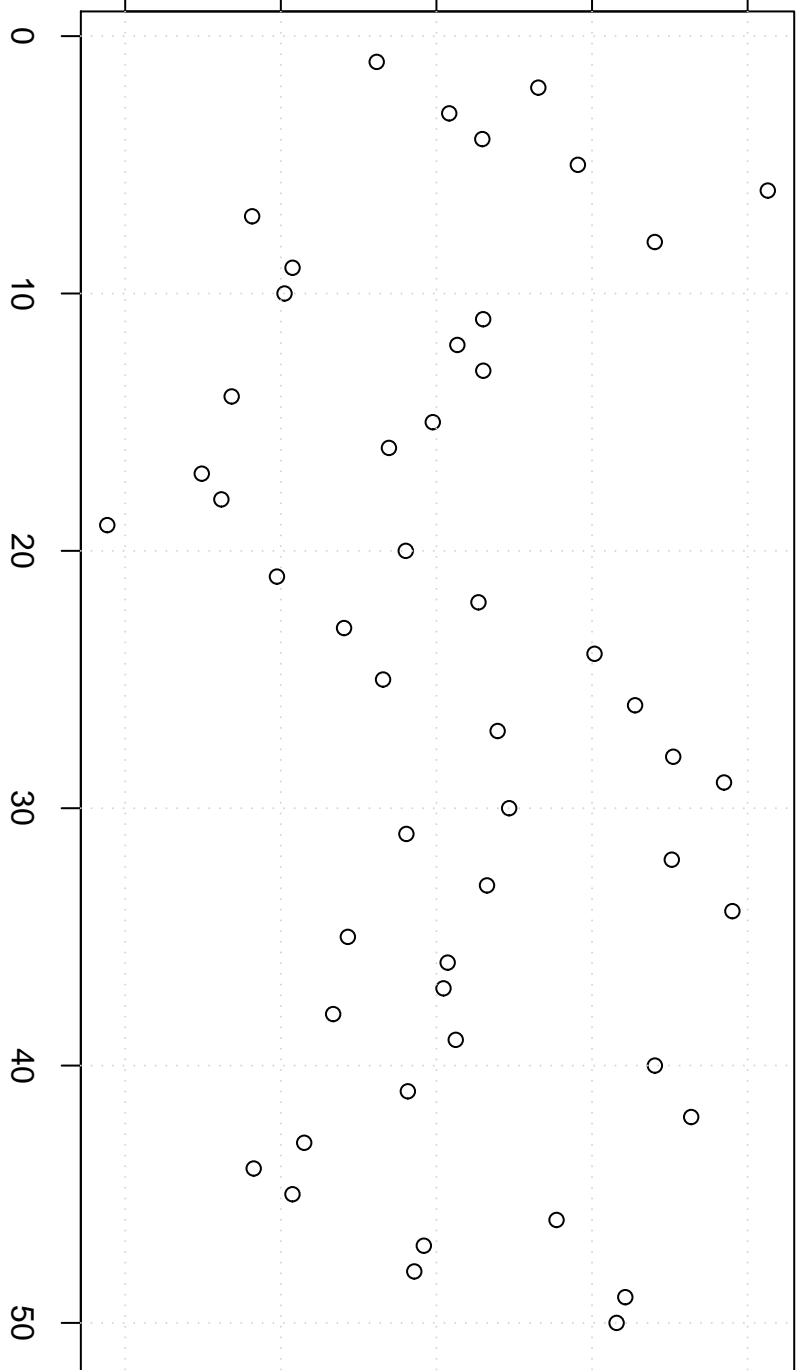

simulated values

23000 24000 25000 26000 27000

Simulation of Mean