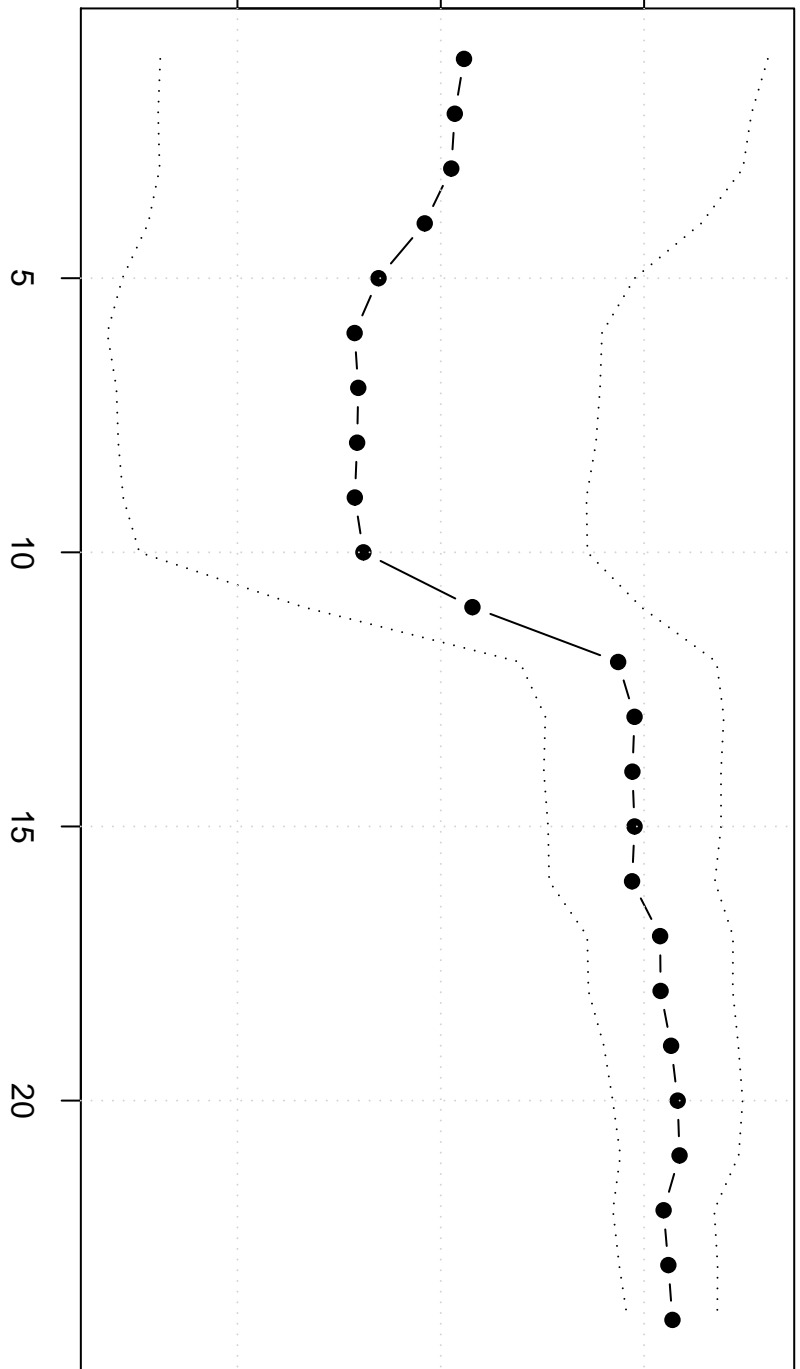

Winsorized Mean(j/n)

1450000 1500000 1550000

Robuustheid droge voeding carrefour