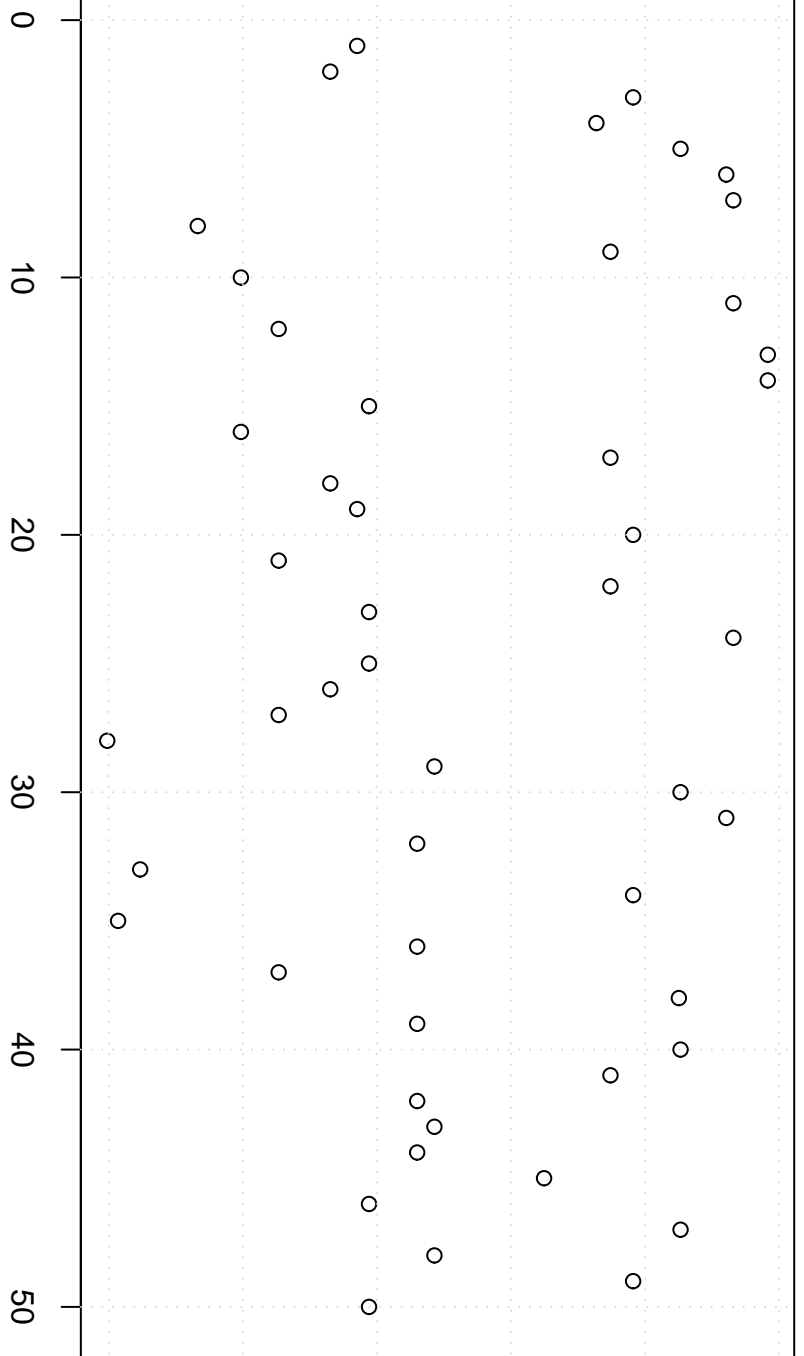

simulated values

2800 2850 2900 2950 3000 3050

Simulation of Median

Index