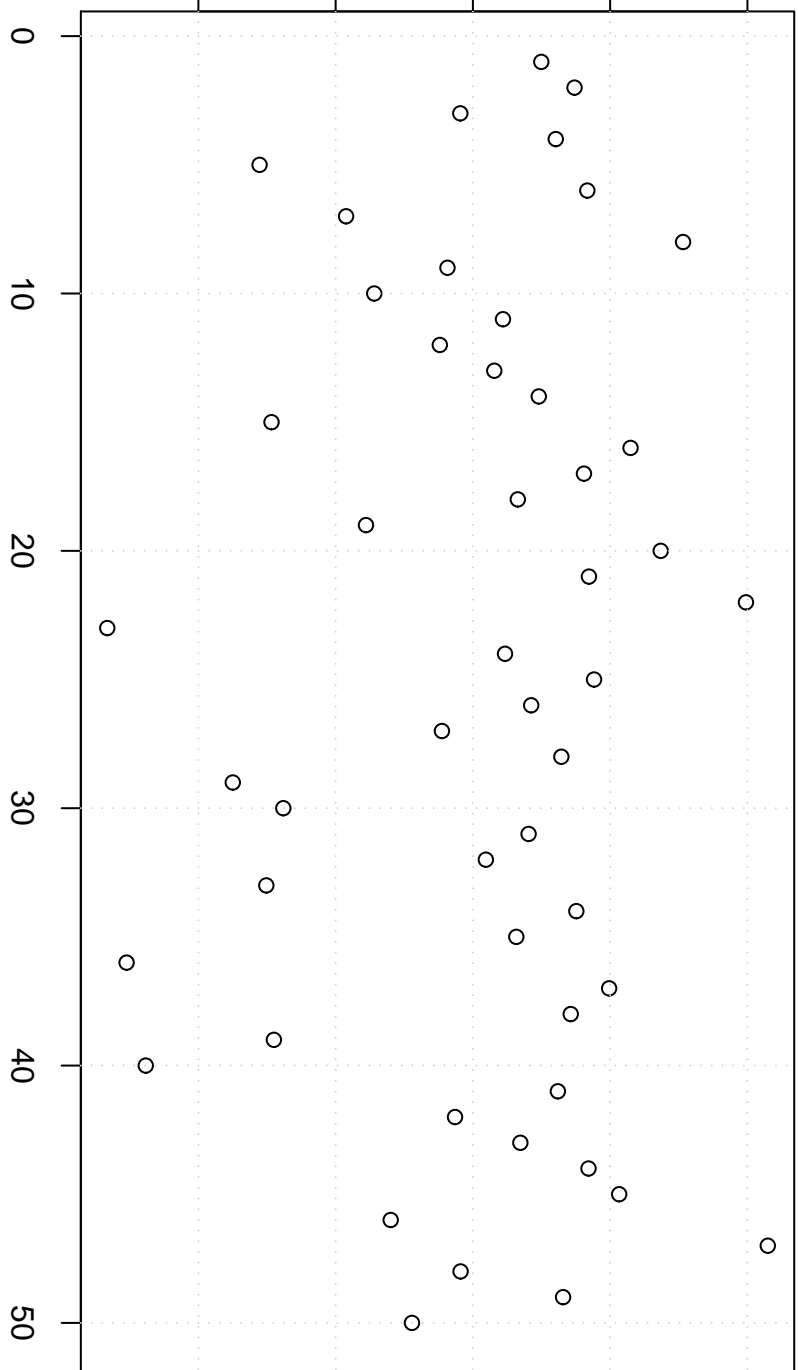

simulated values

3600000

4000000

4400000

Simulation of Mean