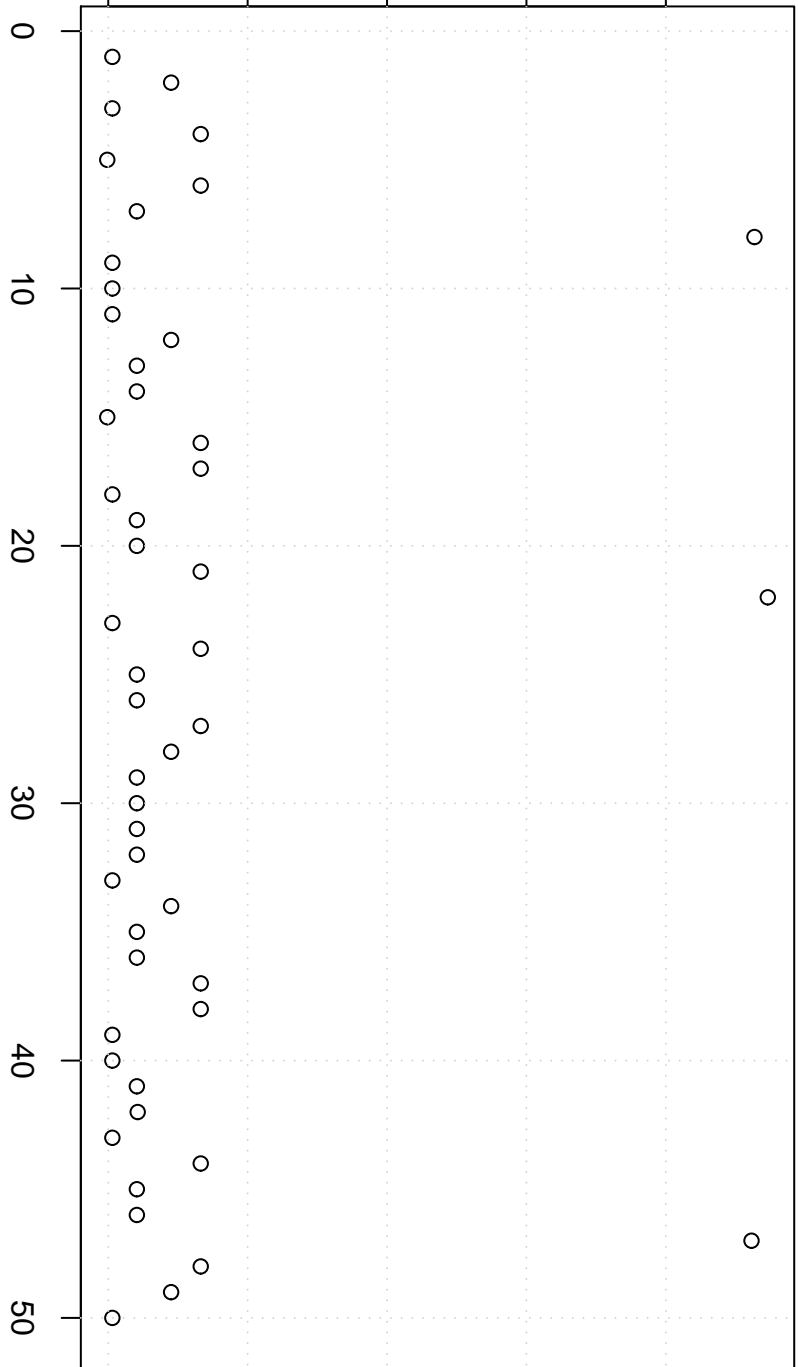

simulated values

4000000

4400000

4800000

Simulation of Midrange