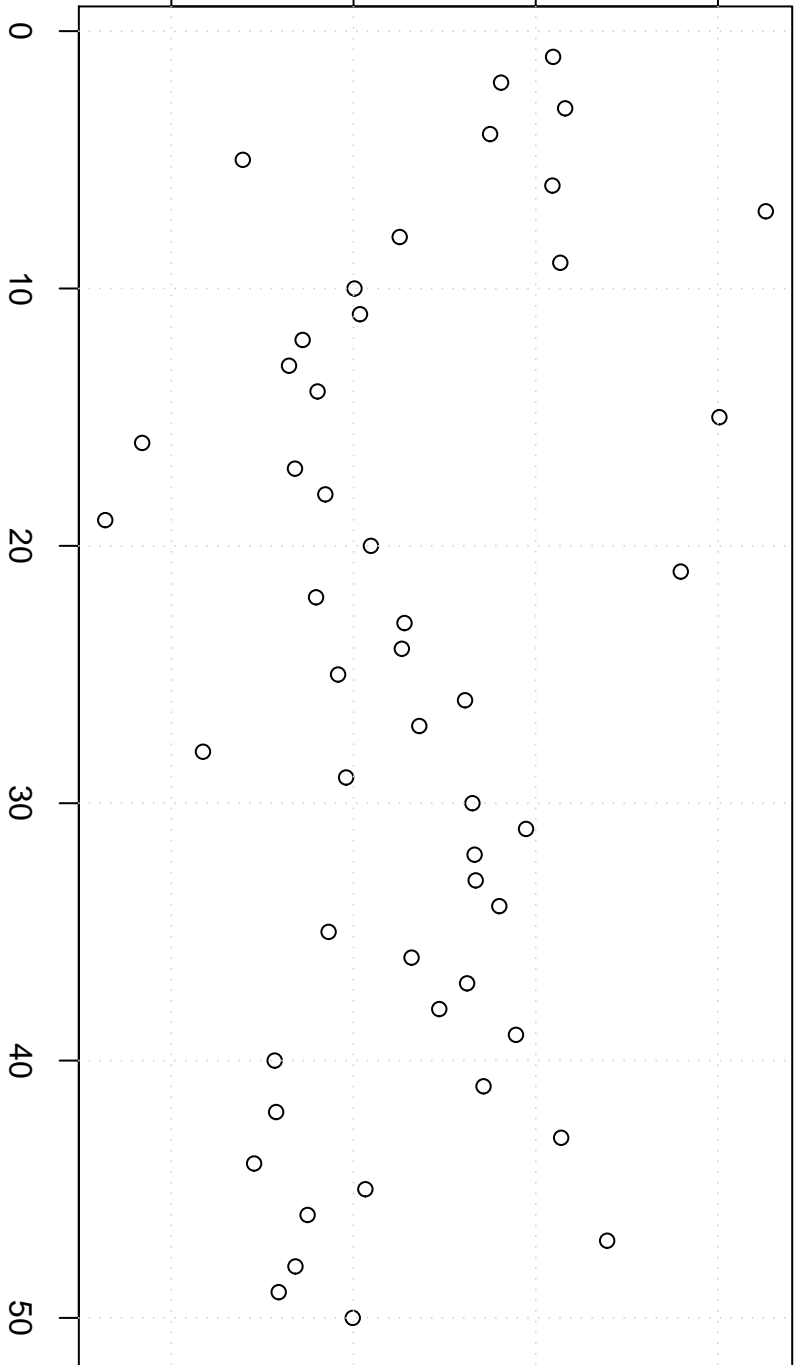

simulated values

24000

25000

26000

27000

Simulation of Mean