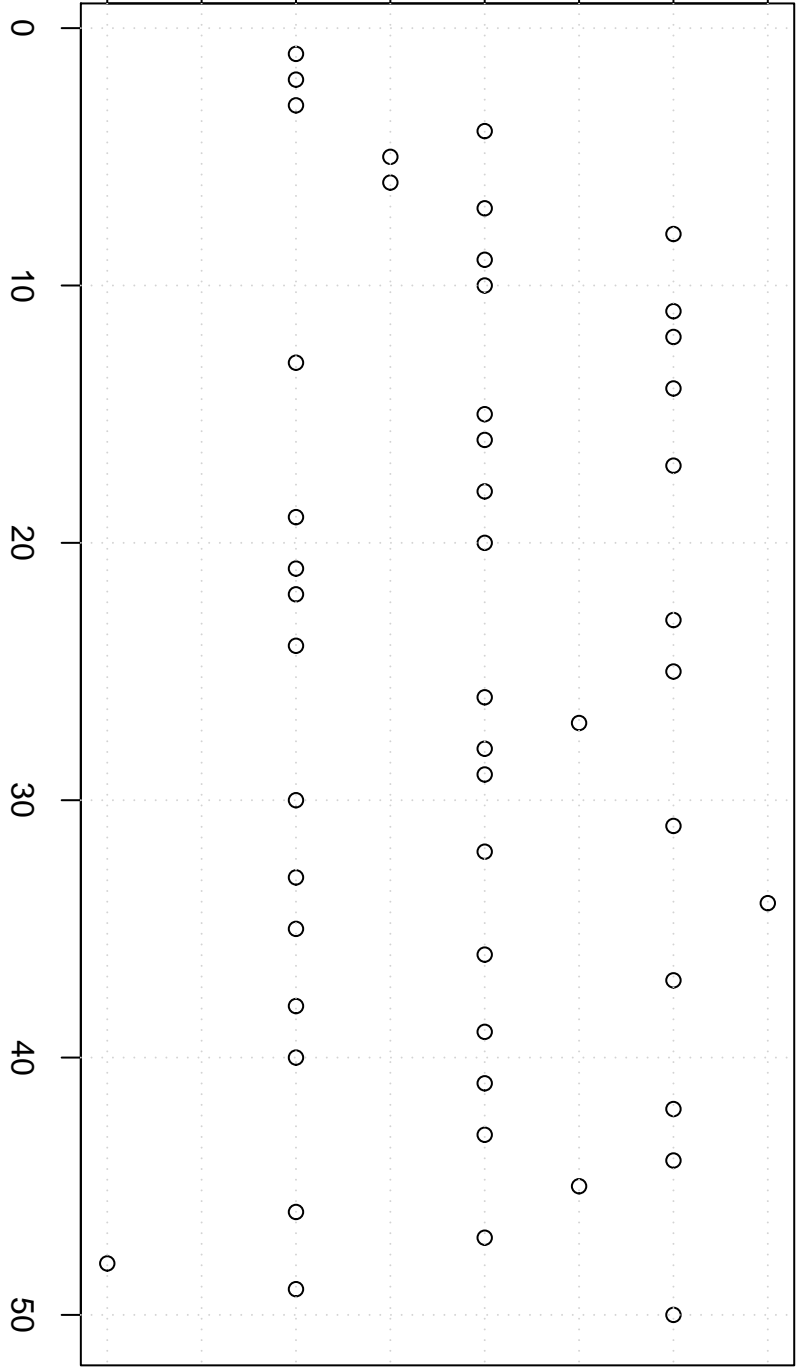

simulated values

3700 3800 3900 4000

Index

Simulation of Median