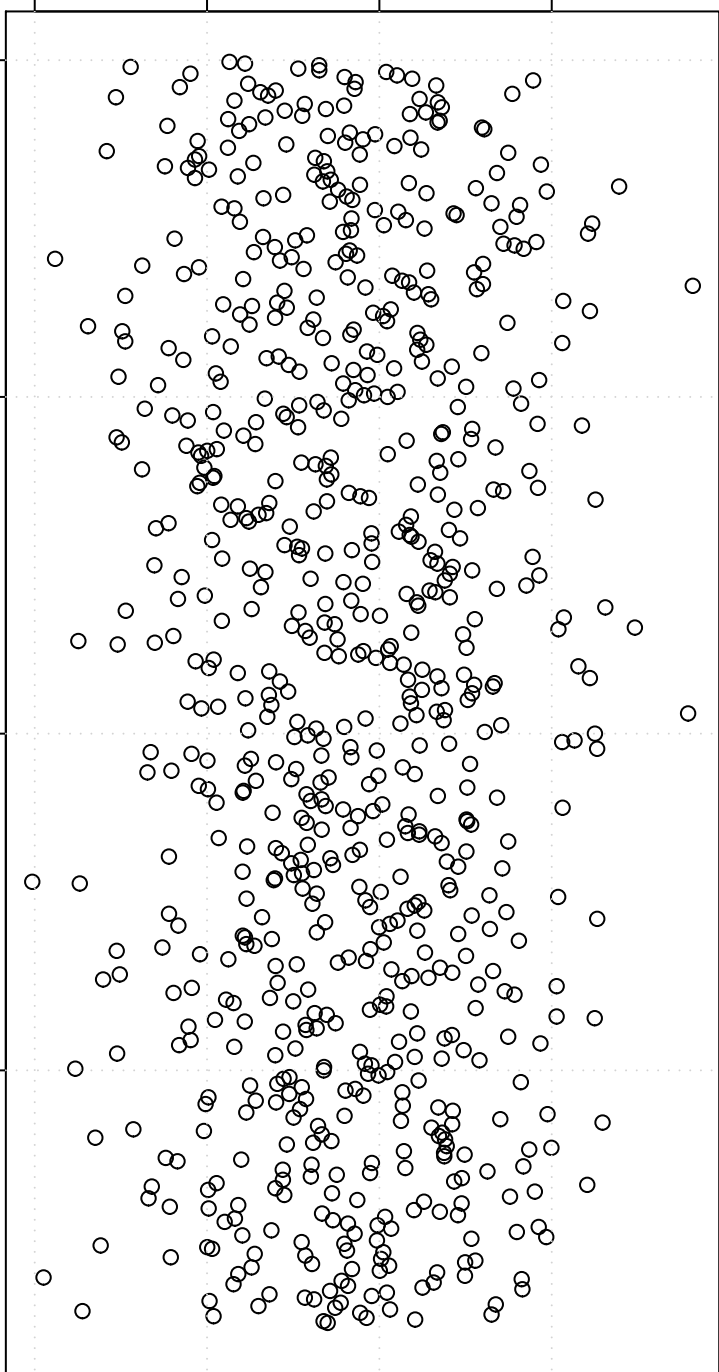

simulated values

240000 250000 260000 270000

0

200

400

600

Index

Simulation of Mean