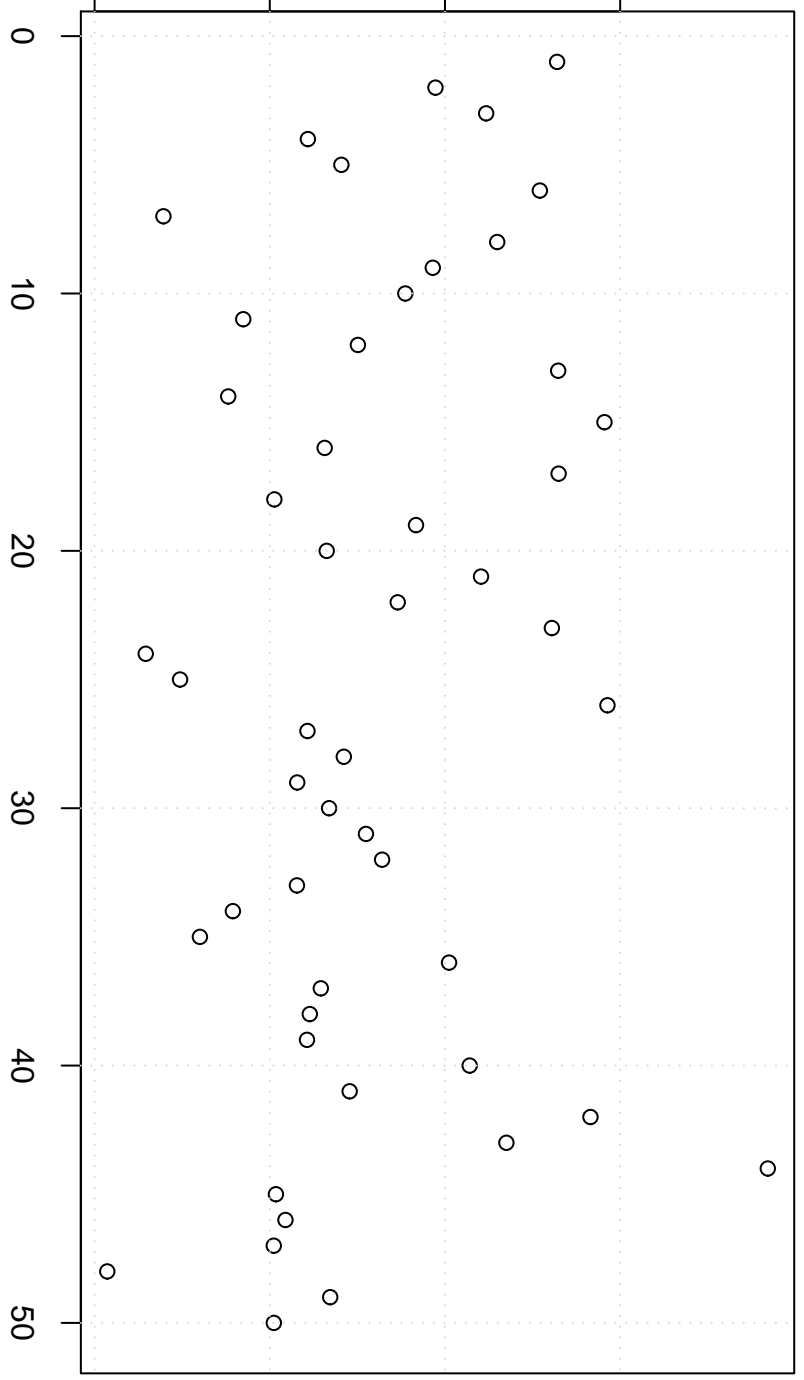

simulated values

13500 14000 14500 15000

Index

Simulation of Mean