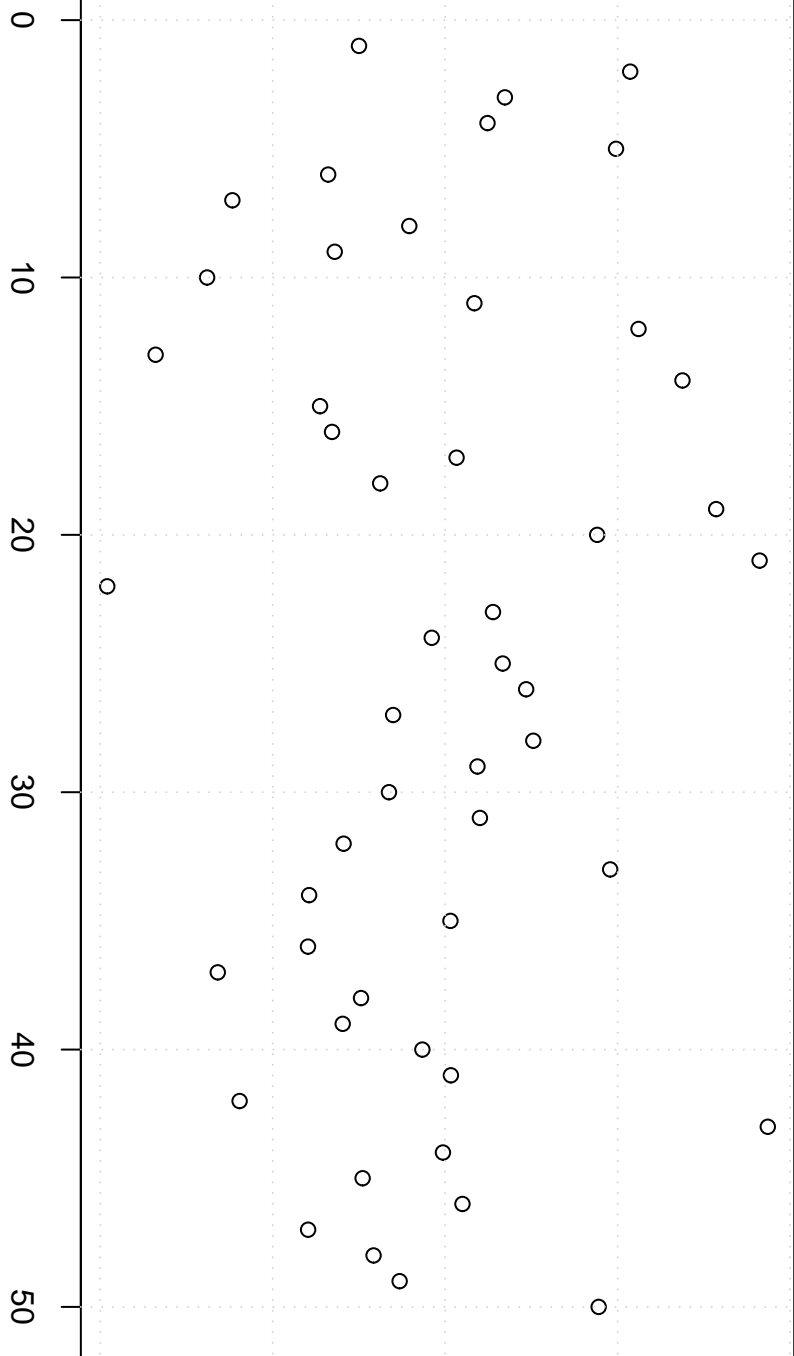

simulated values

23000 24000 25000 26000 27000

Simulation of Mean

Index