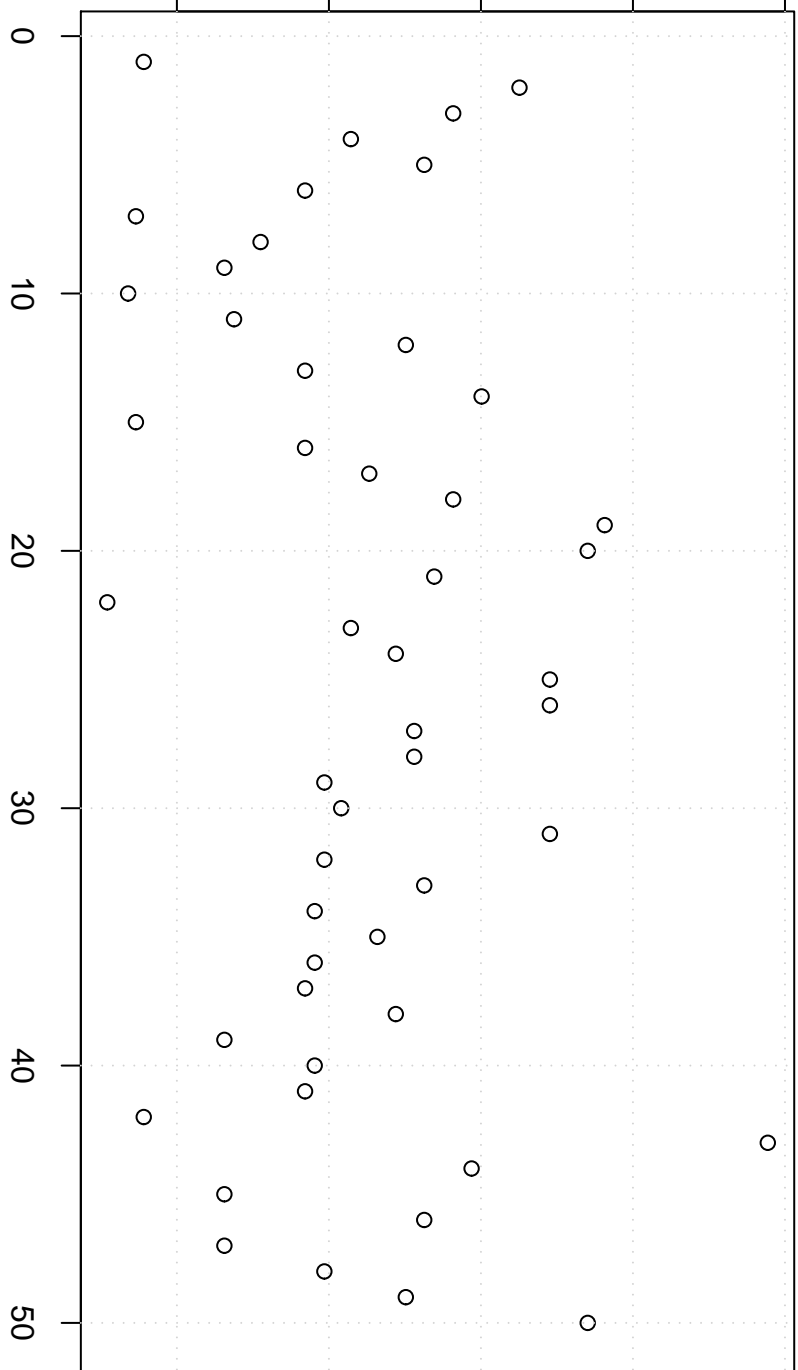

simulated values

23000 24000 25000 26000 27000

Index

Simulation of Median