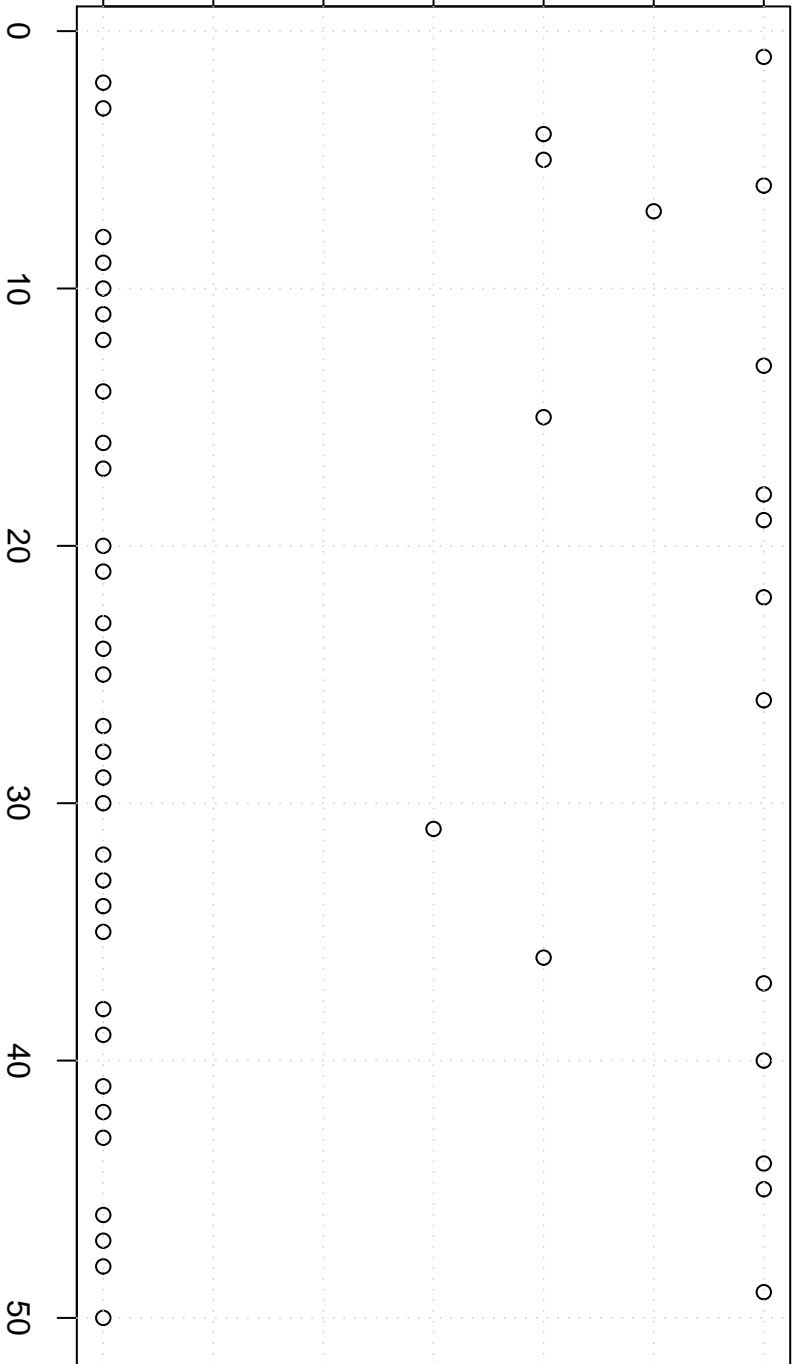

simulated values

22.0 22.5 23.0 23.5 24.0 24.5 25.0

Simulation of Median

Index