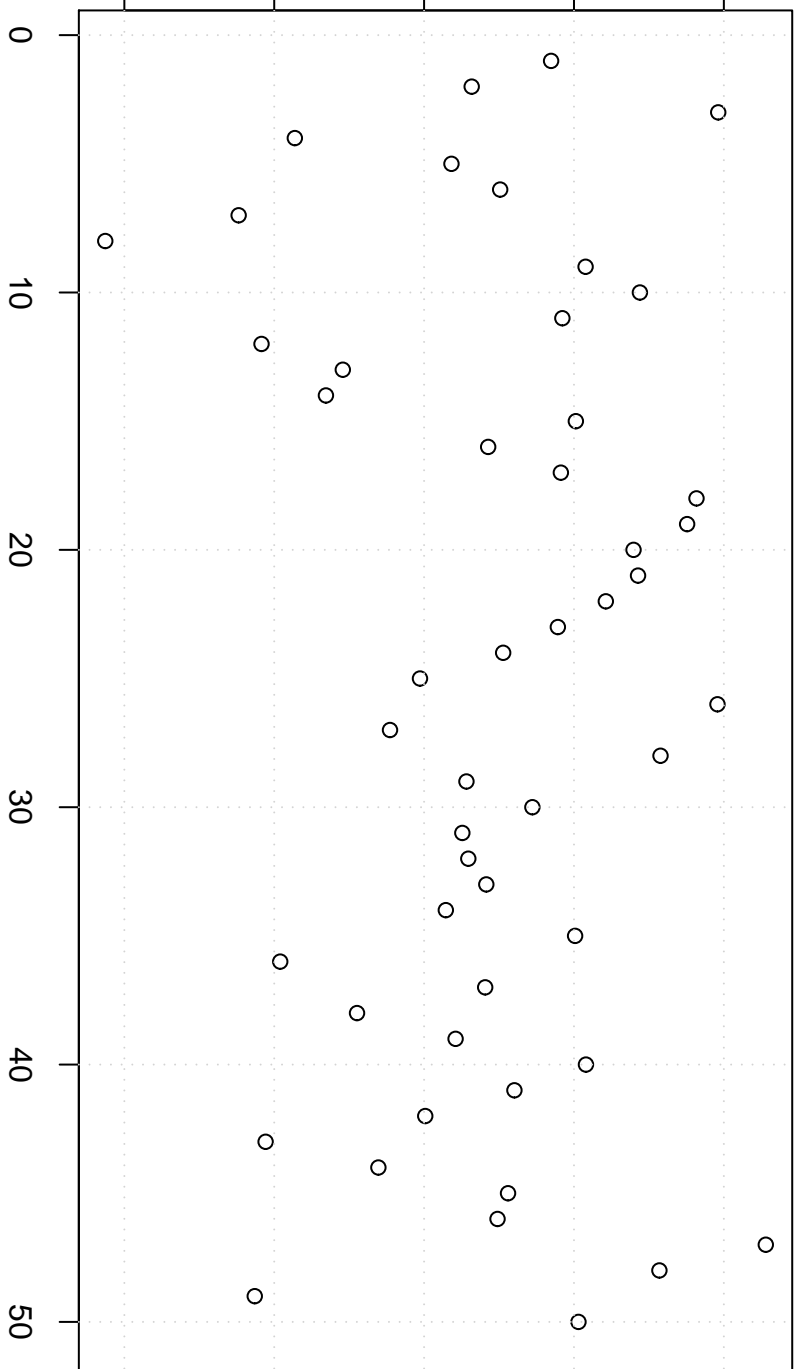

simulated values

21.30 21.35 21.40 21.45 21.50

Index

Simulation of Mean