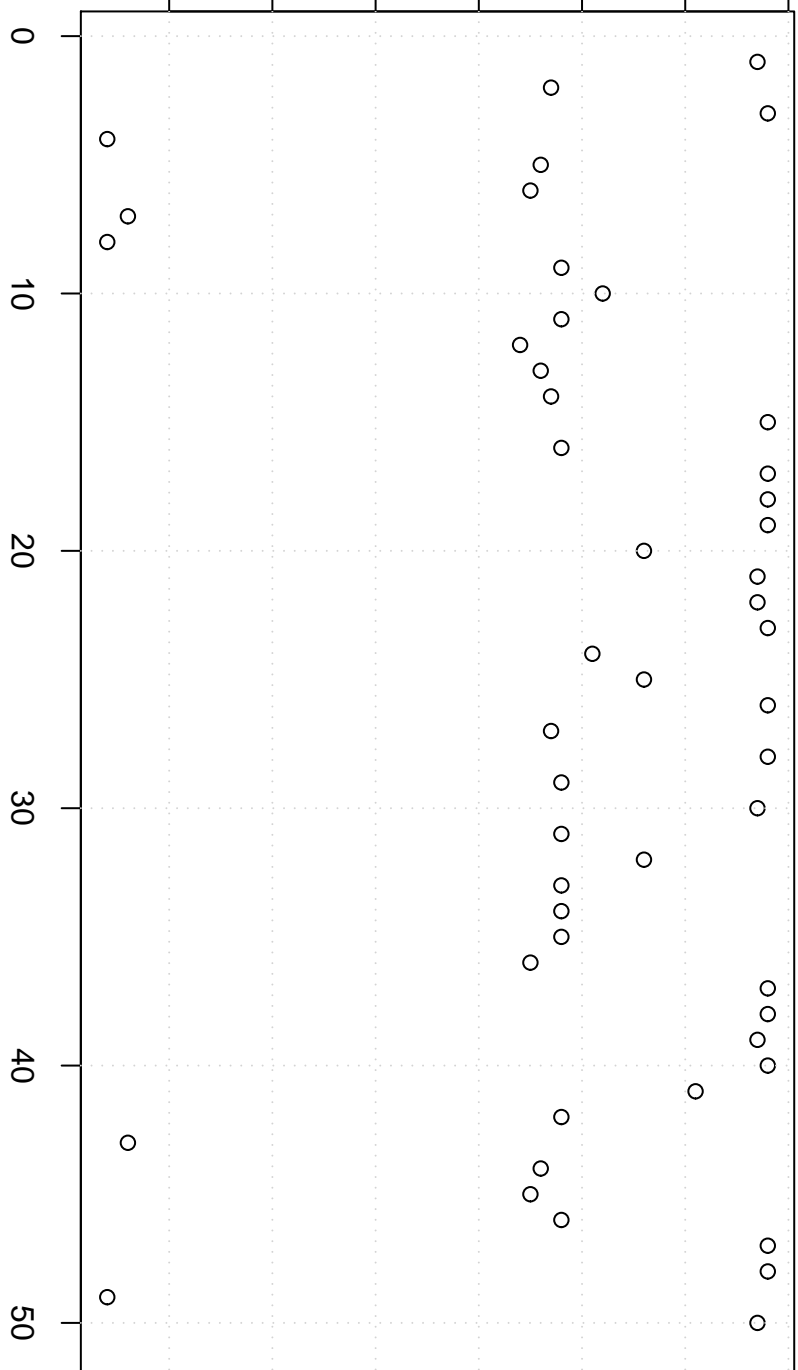

simulated values

21.25

21.35

21.45

21.55

Simulation of Median