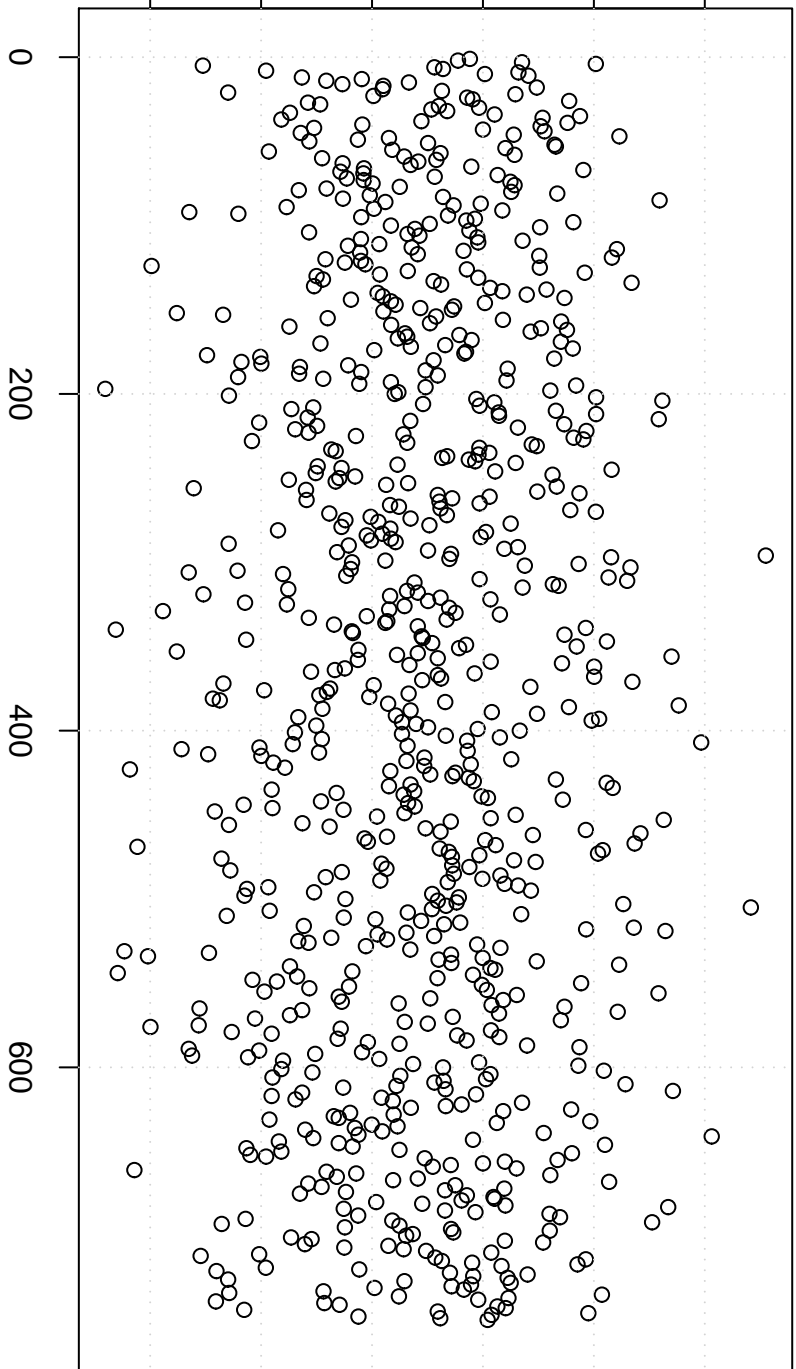

simulated values

21.30 21.35 21.40 21.45 21.50 21.55

Index

Simulation of Mean