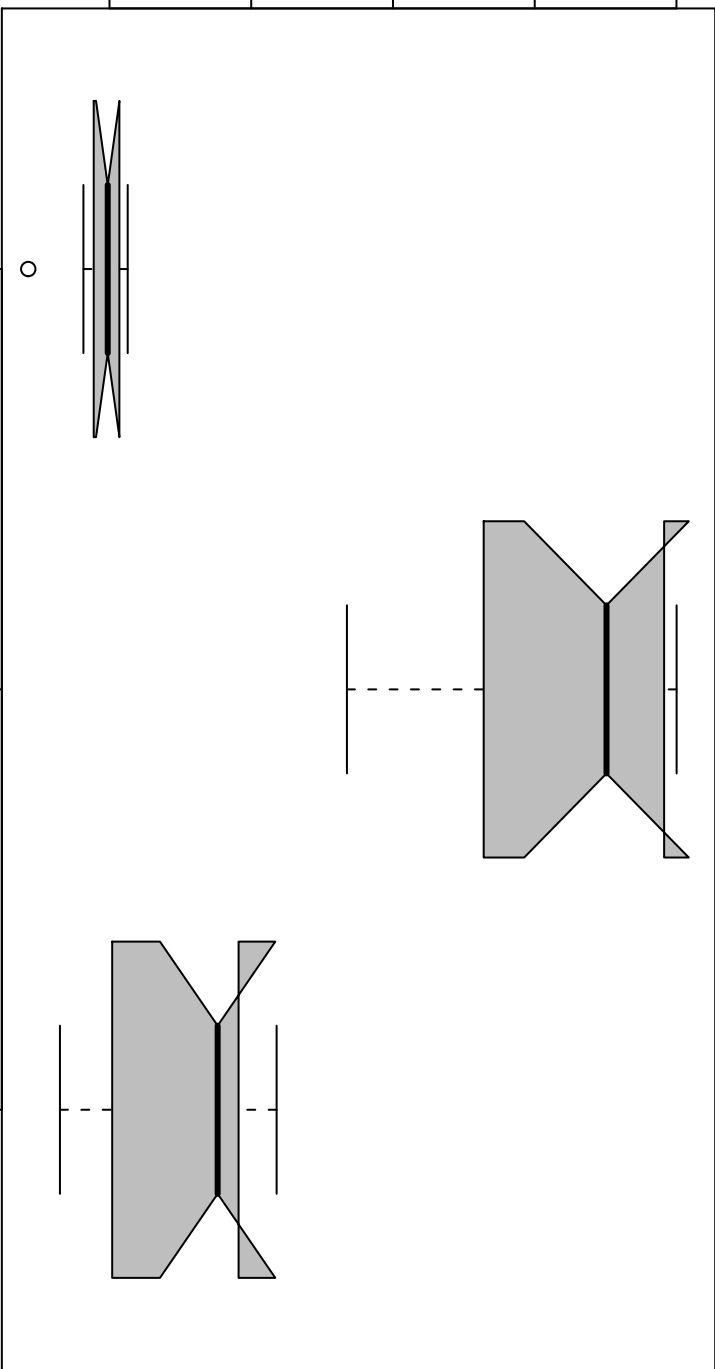

Overall Variability

2000 3000 4000 5000 6000

S.D.

Range

IQR

Notched Box Plots