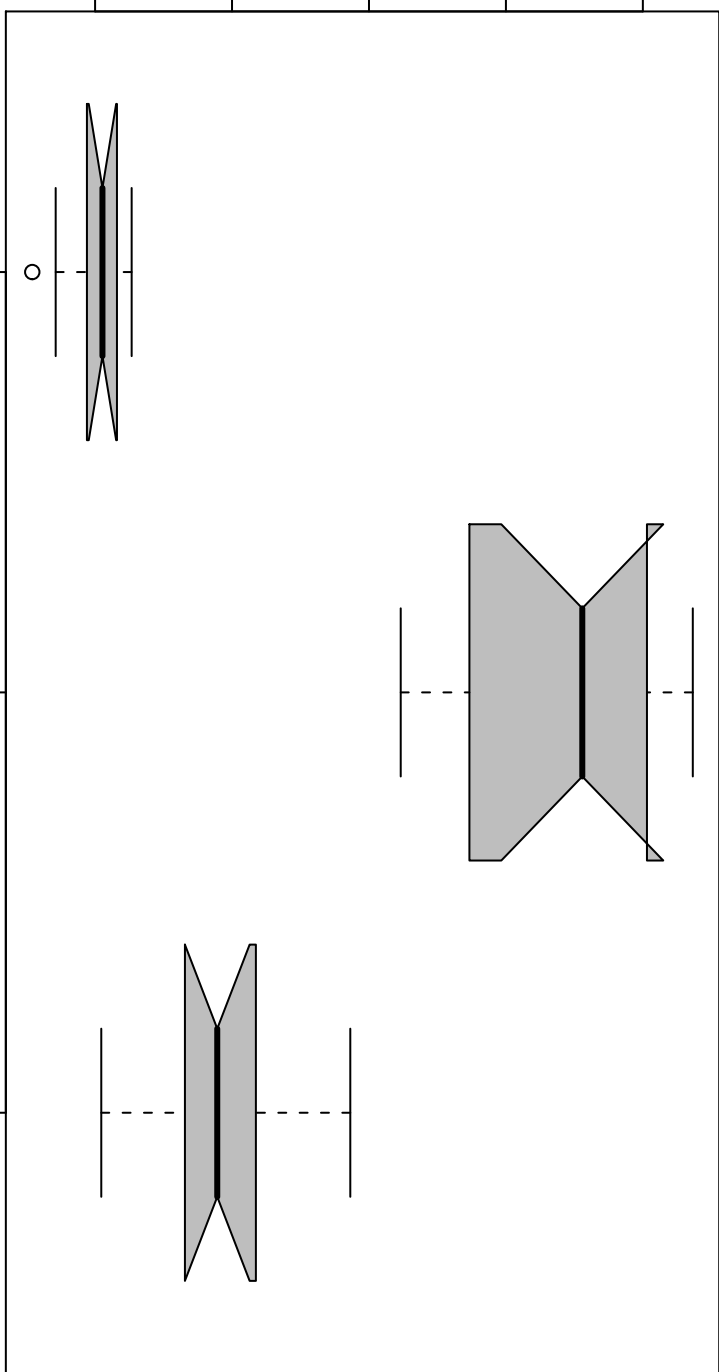

Overall Variability

20000 30000 40000 50000 60000

S.D.

Range

IQR

Notched Box Plots