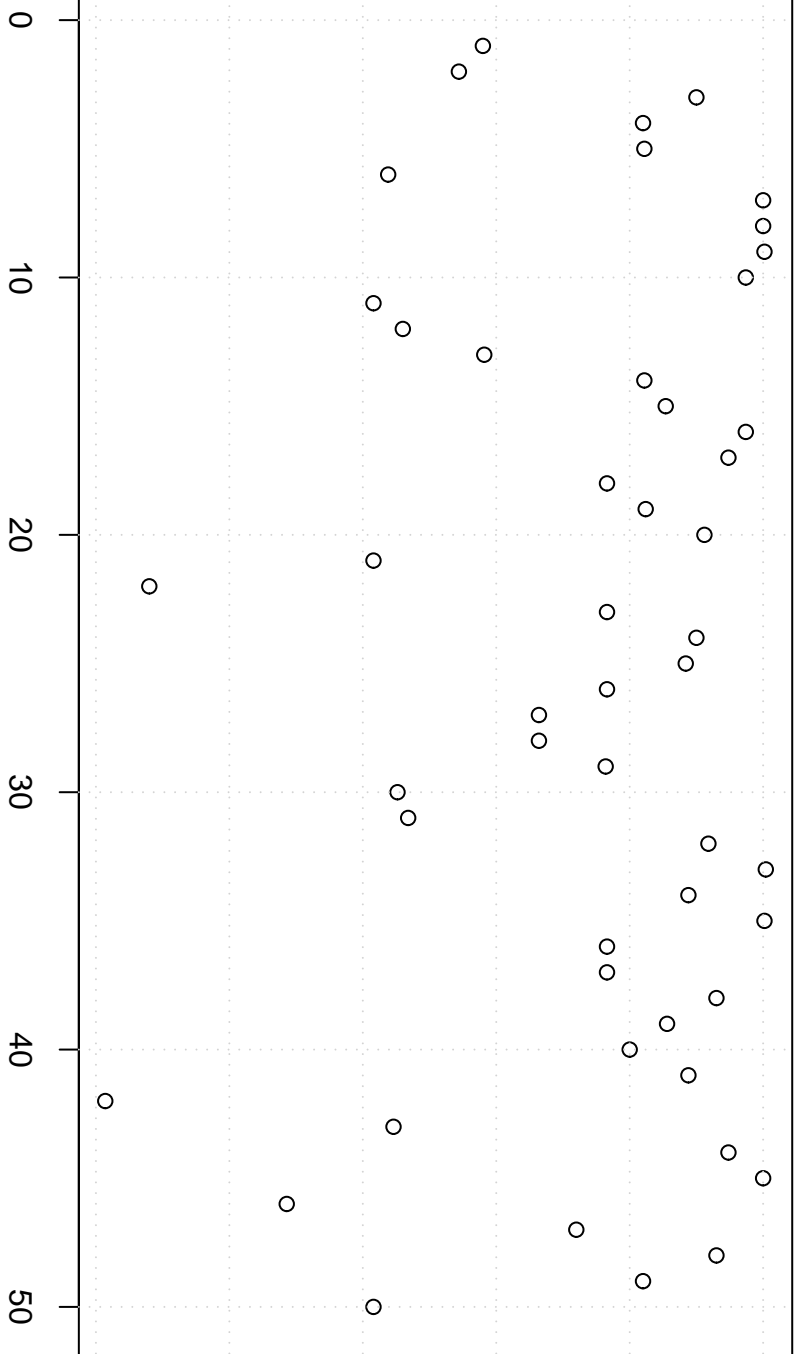

simulated values

9.45 9.50 9.55 9.60 9.65 9.70

Index

Simulation of Median