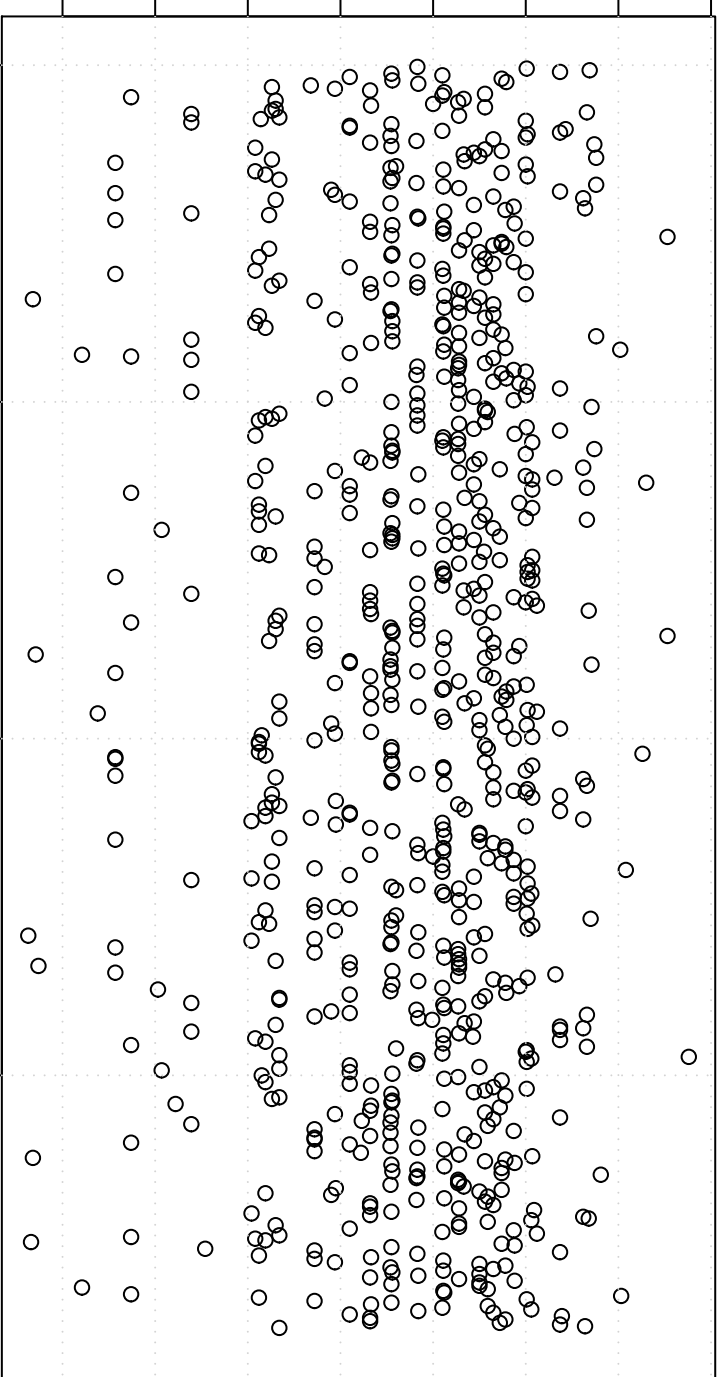

simulated values

9.45 9.50 9.55 9.60 9.65 9.70 9.75 9.80

0

200

400

600

Index

Simulation of Median