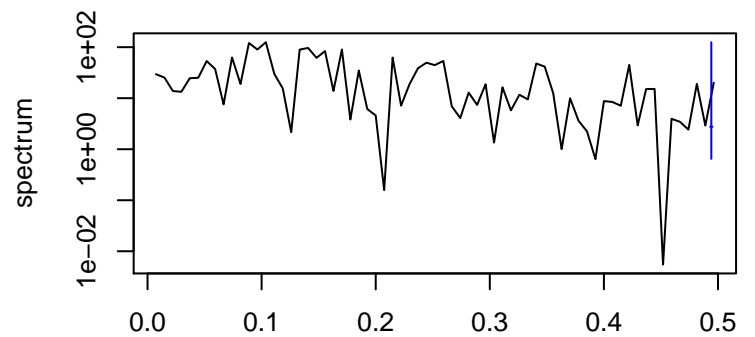

Observed

frequency
bandwidth = 0.00192

Trend

frequency
bandwidth = 0.00214

Seasonal

frequency
bandwidth = 0.00200

Random

frequency
bandwidth = 0.00214