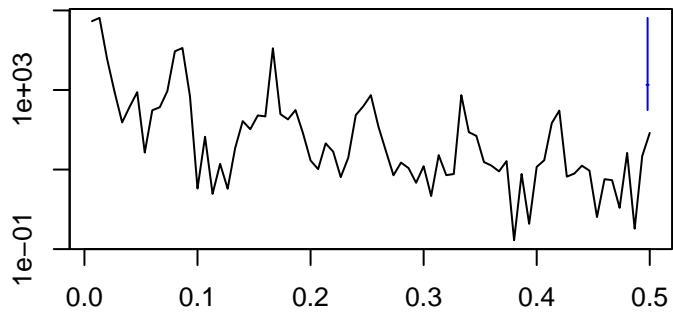

Observed

frequency
bandwidth = 0.00192

Trend

frequency
bandwidth = 0.00214

Seasonal

frequency
bandwidth = 0.00200

Random

frequency
bandwidth = 0.00214