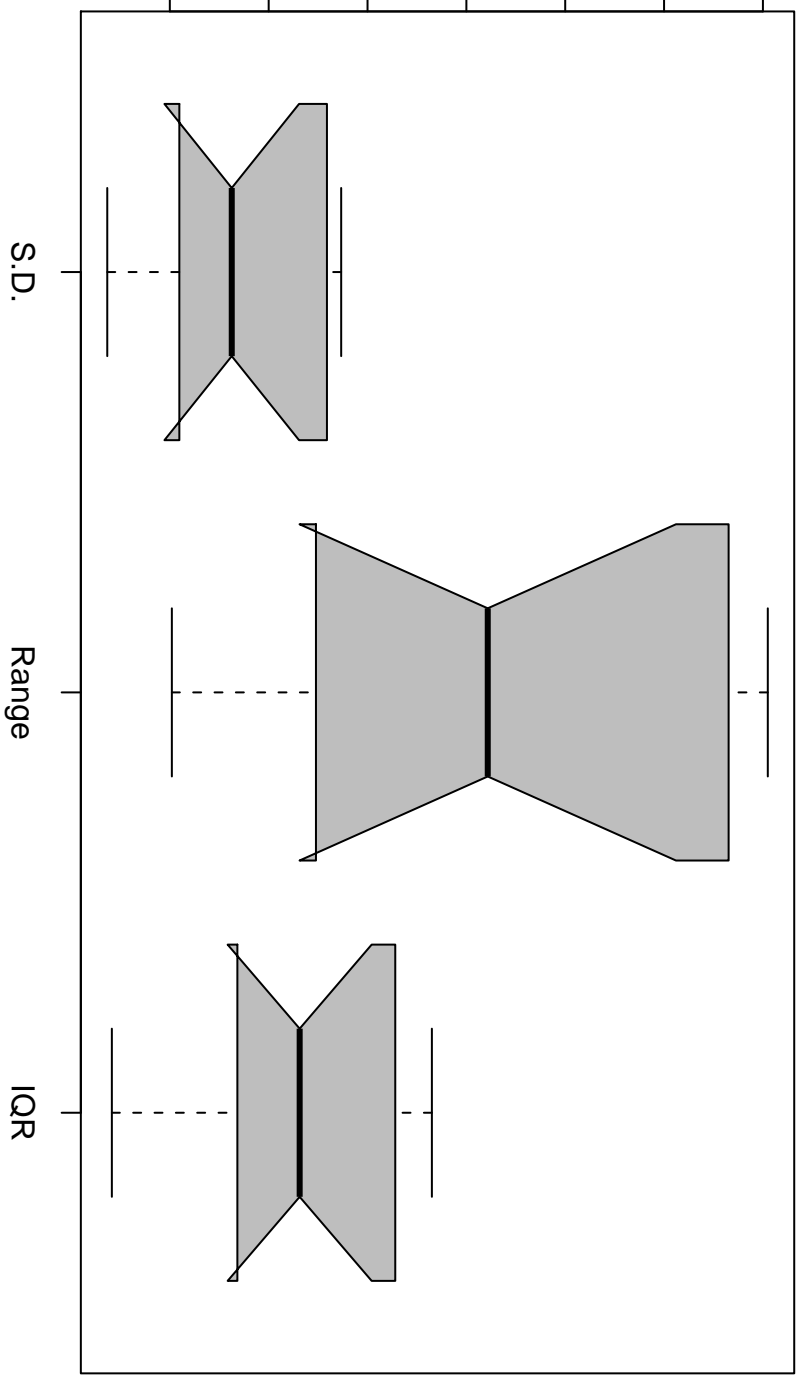

Overall Variability

2000 4000 6000 8000 12000

Notched Box Plots