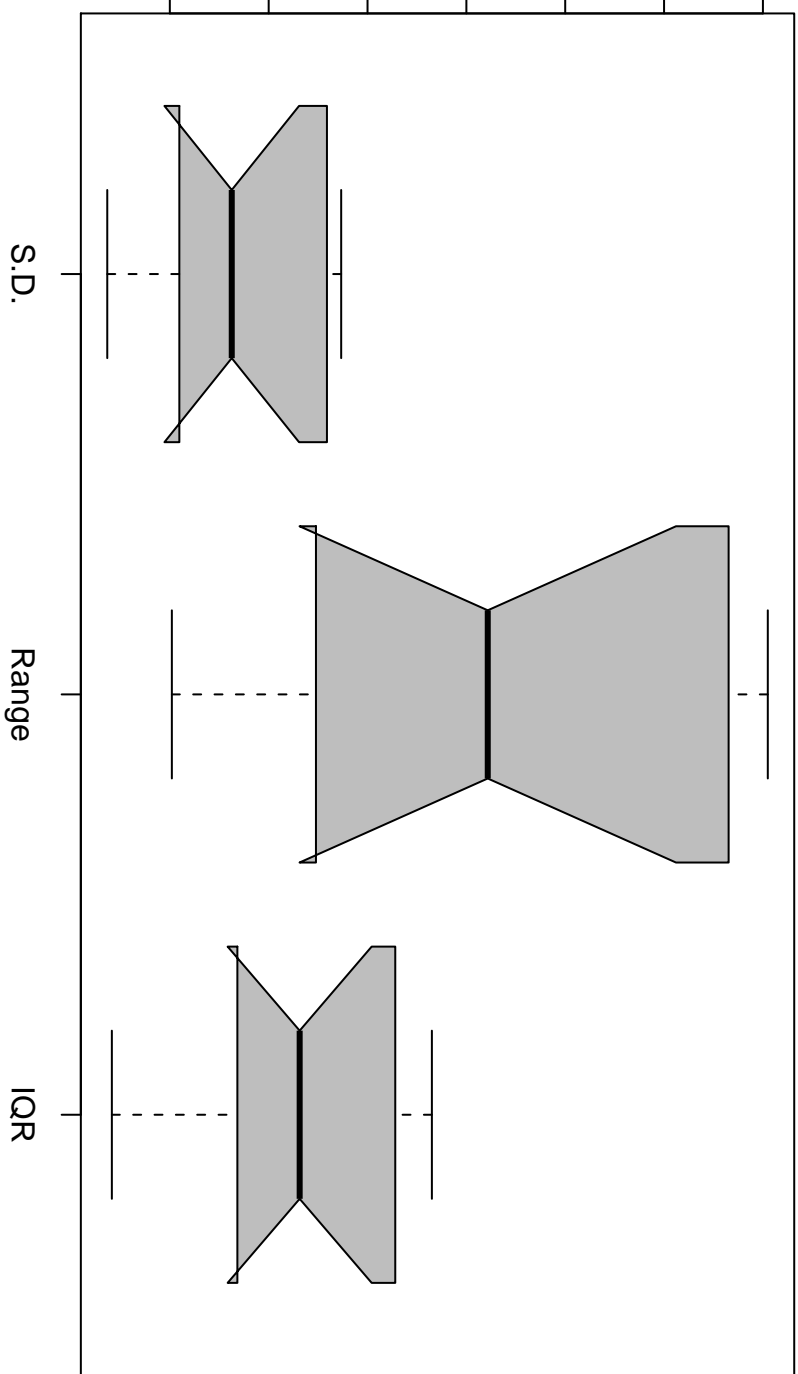

Overall Variability

2000 4000 6000 8000 12000

Notched Box Plots