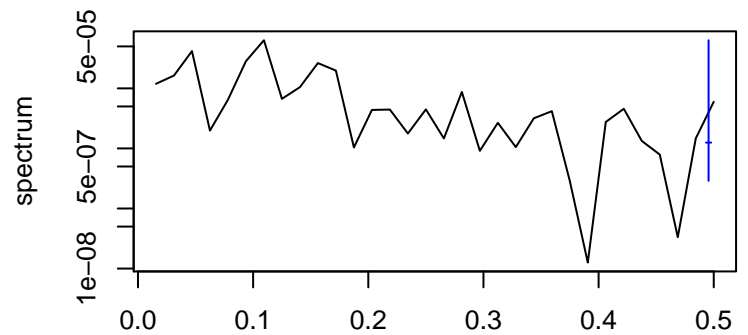

Observed

frequency
bandwidth = 0.00385

Trend

frequency
bandwidth = 0.00451

Seasonal

frequency
bandwidth = 0.00401

Random

frequency
bandwidth = 0.00451