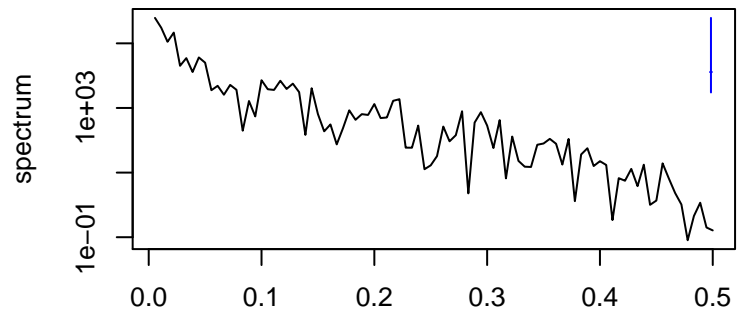

Observed

frequency
bandwidth = 0.00150

Trend

frequency
bandwidth = 0.00160

Seasonal

frequency
bandwidth = 0.00160

Random

frequency
bandwidth = 0.00160