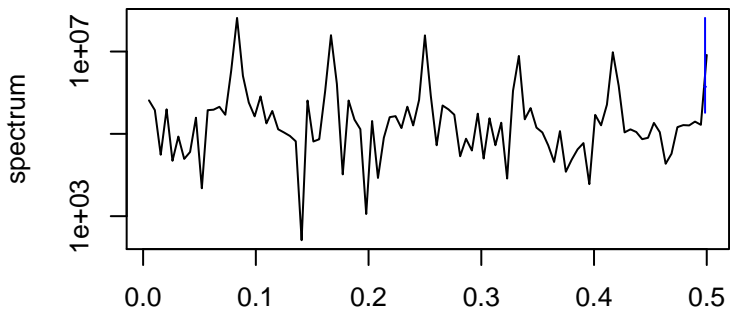

Observed

frequency
bandwidth = 0.00150

Trend

frequency
bandwidth = 0.00160

Seasonal

frequency
bandwidth = 0.00160

Random

frequency
bandwidth = 0.00160