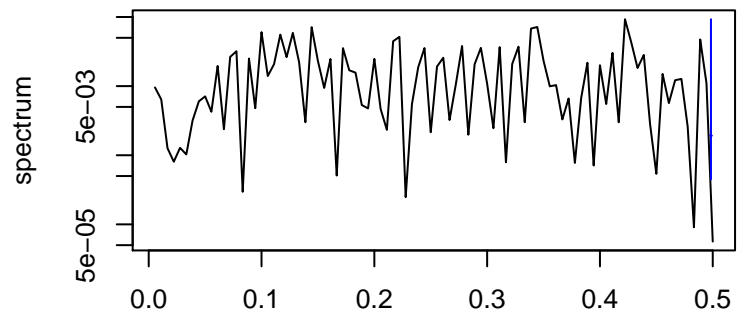

Observed

frequency
bandwidth = 0.00150

Trend

frequency
bandwidth = 0.00160

Seasonal

frequency
bandwidth = 0.00160

Random

frequency
bandwidth = 0.00160