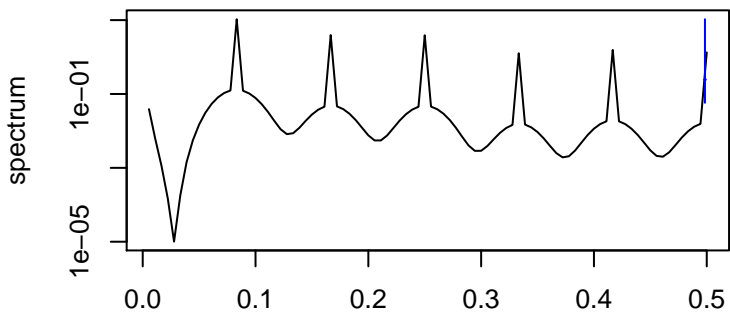

Observed

frequency
bandwidth = 0.00150

Trend

frequency
bandwidth = 0.00160

Seasonal

frequency
bandwidth = 0.00160

Random

frequency
bandwidth = 0.00160