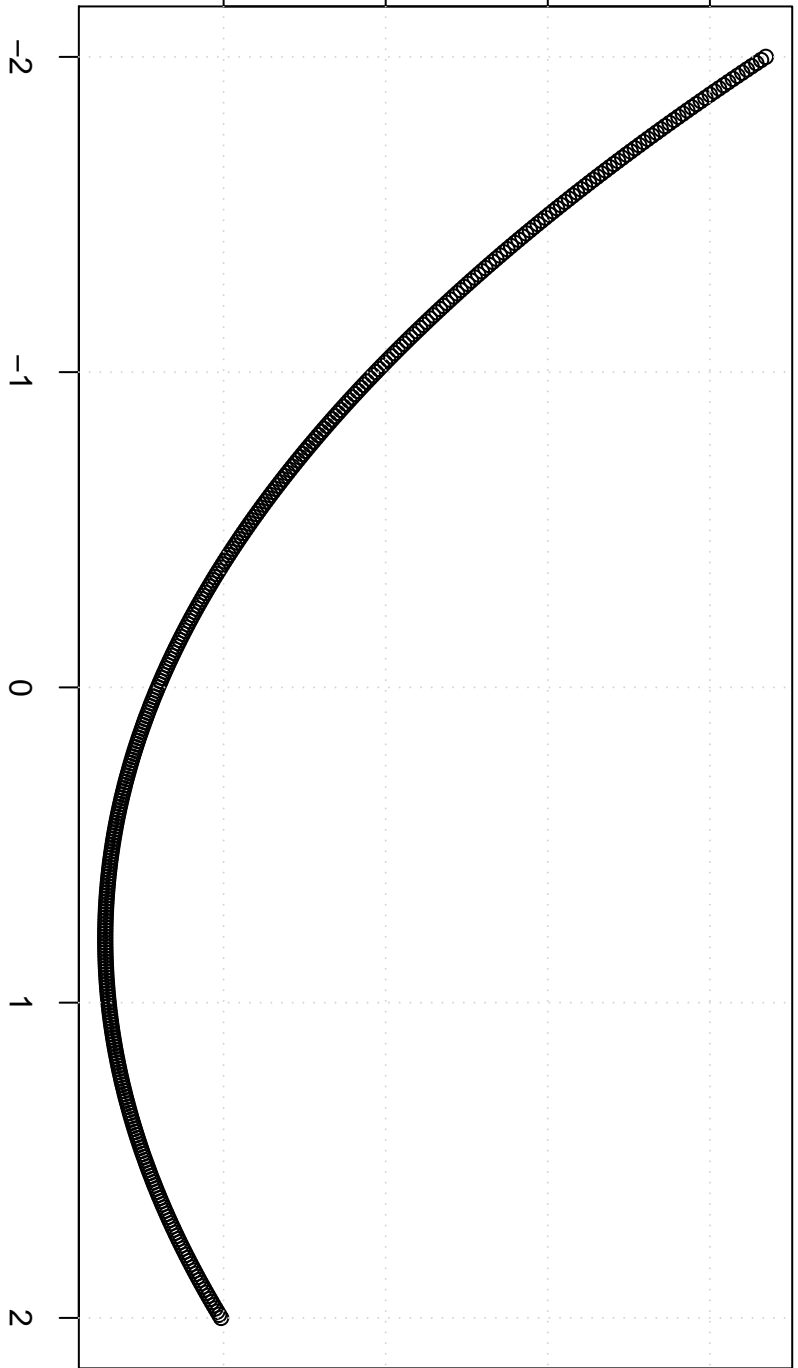

correlation

-0.1510 -0.1505 -0.1500 -0.1495

Lambda

Box-Cox Linearity Plot