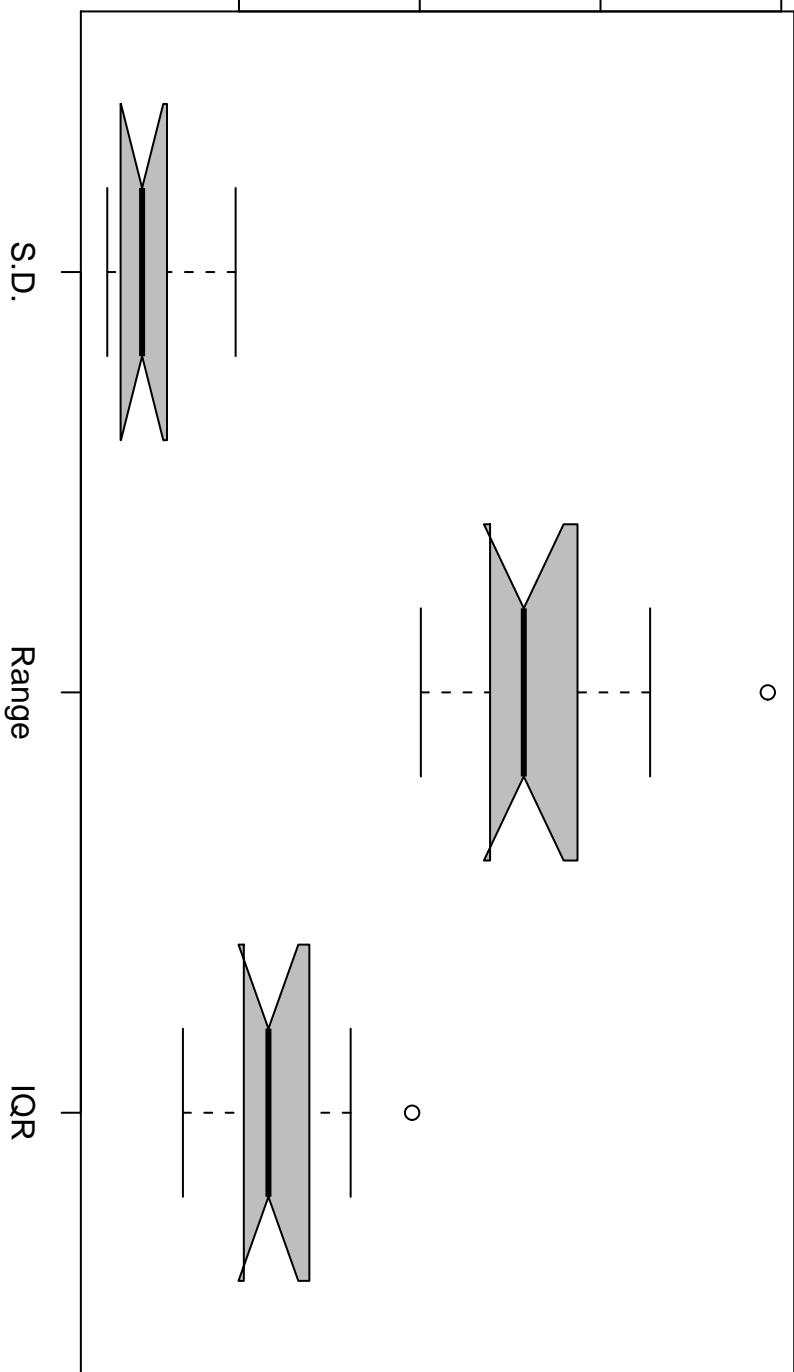

Overall Variability

4000 6000 8000 10000

Notched Box Plots