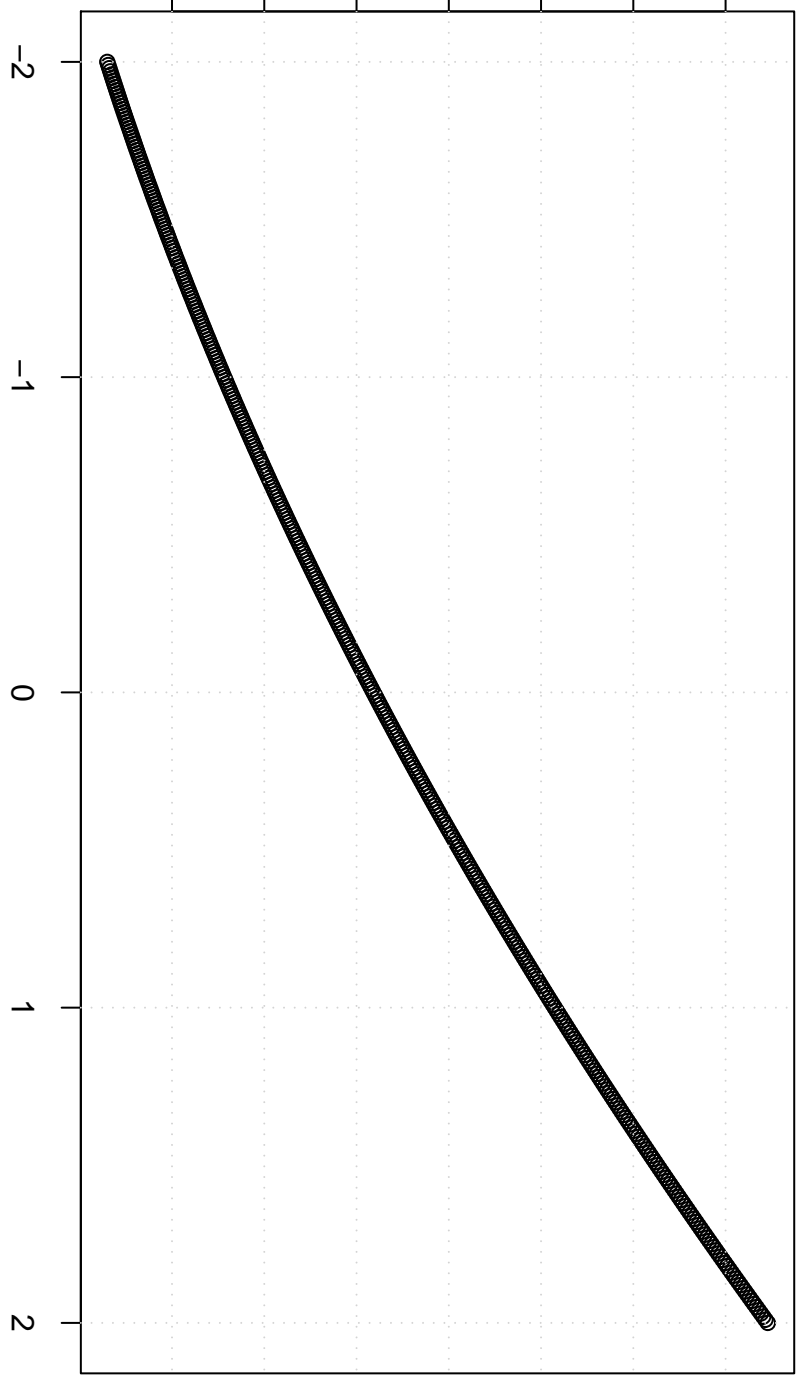

correlation

-0.9255 -0.9245 -0.9235 -0.9225

Lambda

Box-Cox Linearity Plot