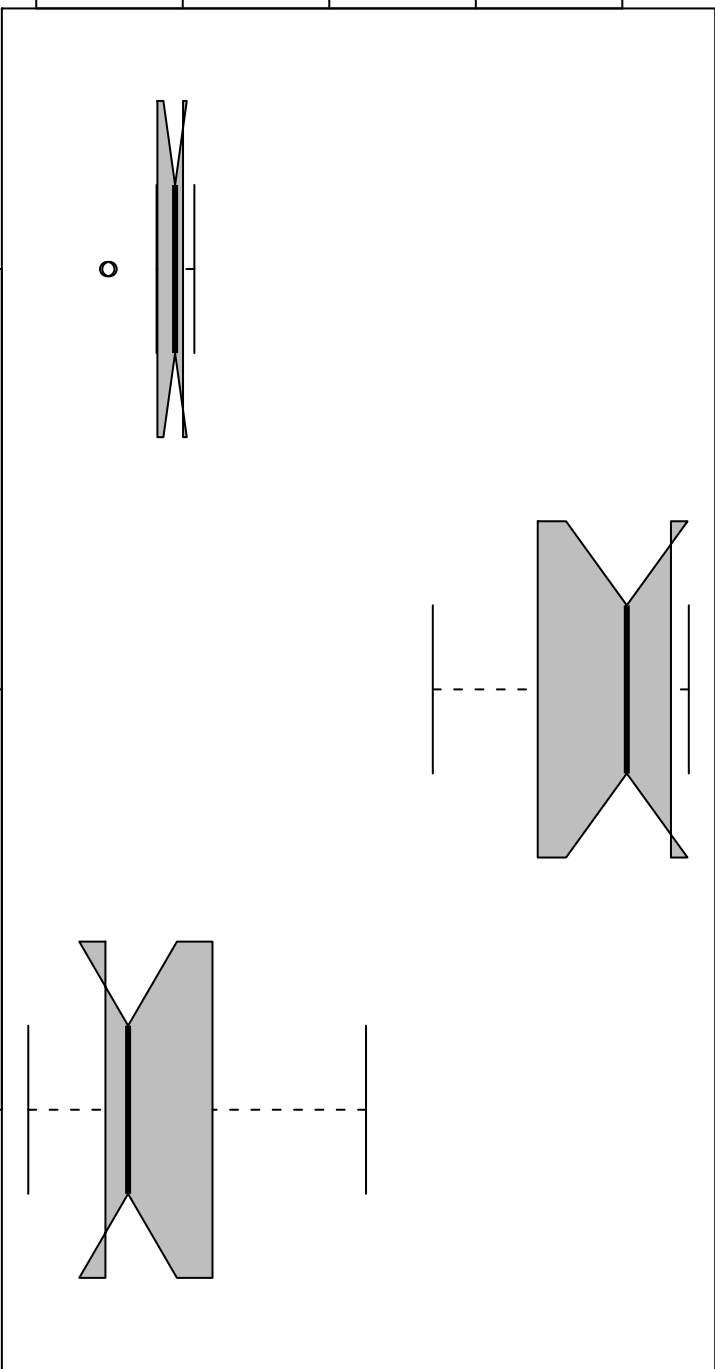

Overall Variability

500 1000 1500 2000 2500

S.D.

Range

IQR

Notched Box Plots