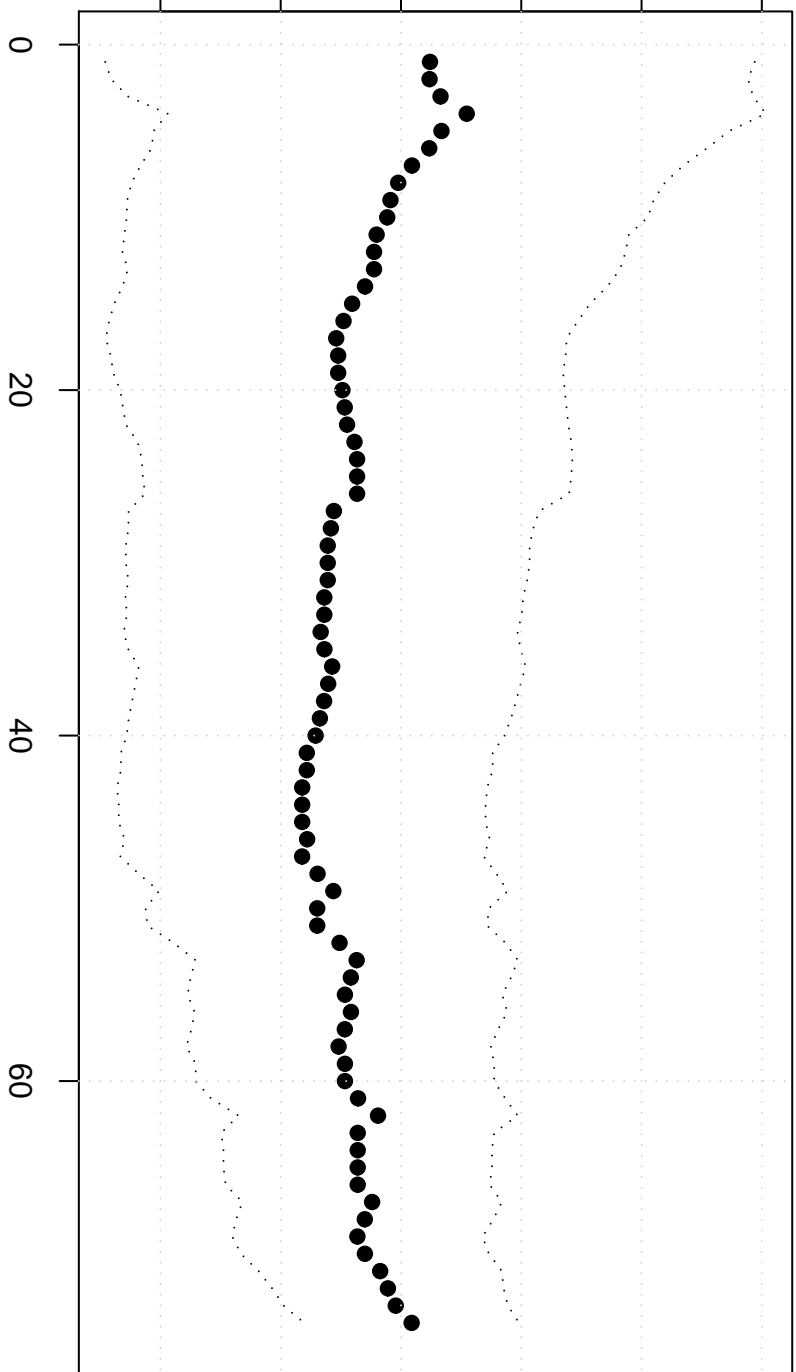

Winsorized Mean(j/n)

2.00 2.05 2.10 2.15 2.20 2.25

Inflation in Belgie