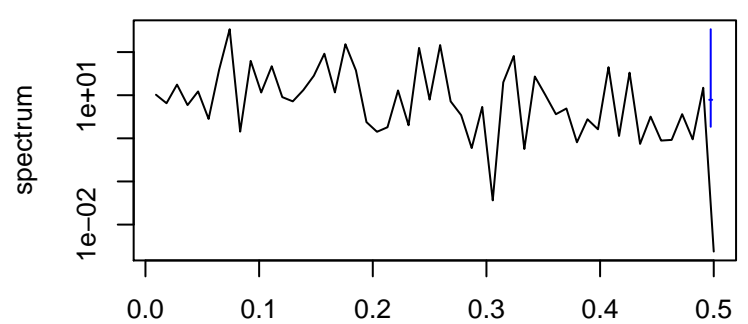

Observed

frequency
bandwidth = 0.00241

Trend

frequency
bandwidth = 0.00267

Seasonal

frequency
bandwidth = 0.00241

Random

frequency
bandwidth = 0.00267