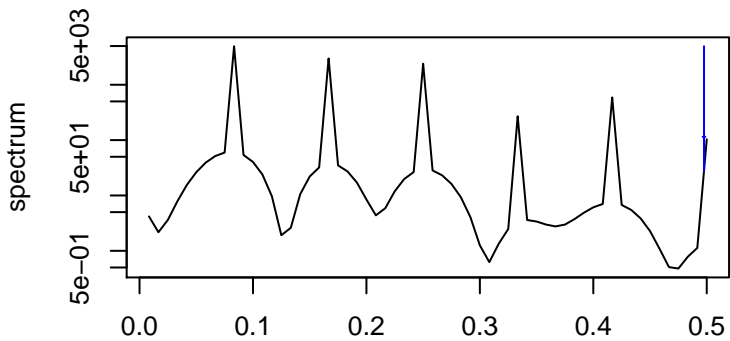

Observed

frequency
bandwidth = 0.00241

Trend

frequency
bandwidth = 0.00267

Seasonal

frequency
bandwidth = 0.00241

Random

frequency
bandwidth = 0.00267