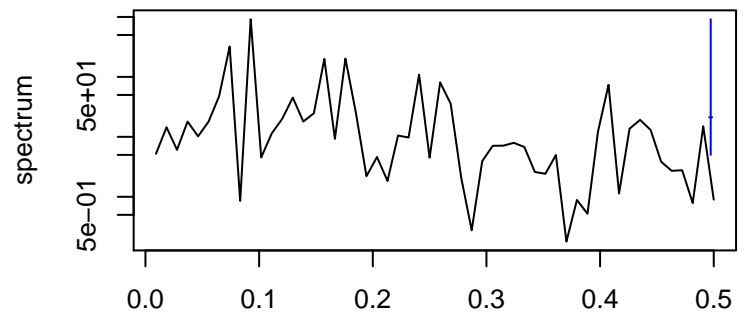

Observed

frequency
bandwidth = 0.00241

Trend

frequency
bandwidth = 0.00267

Seasonal

frequency
bandwidth = 0.00241

Random

frequency
bandwidth = 0.00267