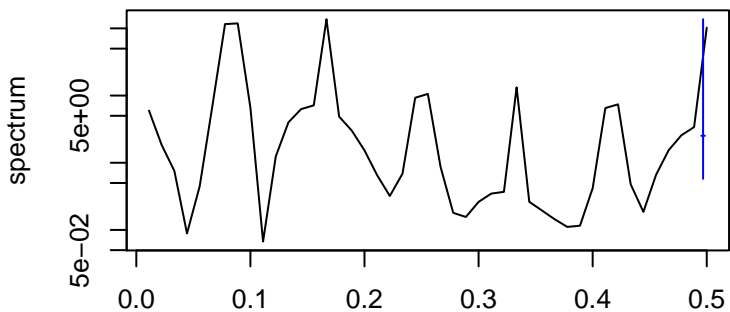

Observed

frequency
bandwidth = 0.00321

Trend

frequency
bandwidth = 0.00401

Seasonal

frequency
bandwidth = 0.00321

Random

frequency
bandwidth = 0.00401