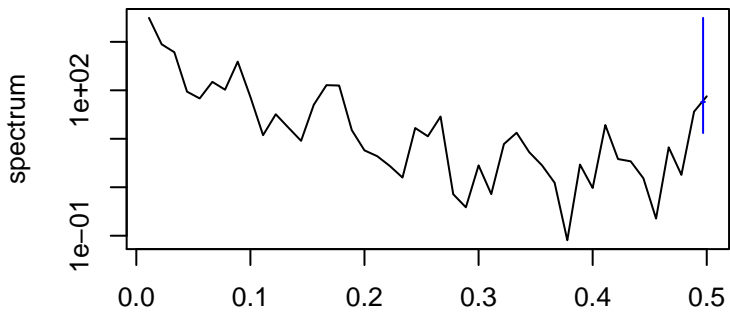

Observed

frequency
bandwidth = 0.00321

Trend

frequency
bandwidth = 0.00401

Seasonal

frequency
bandwidth = 0.00321

Random

frequency
bandwidth = 0.00401