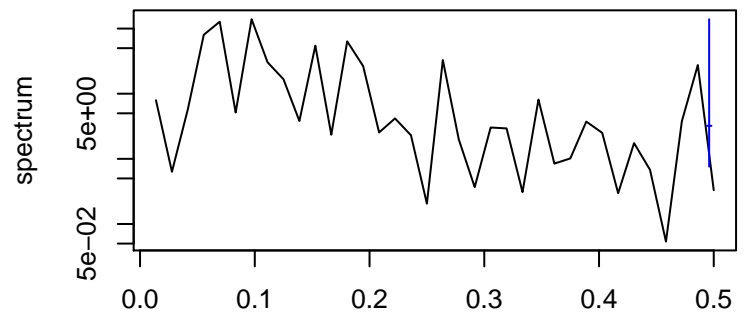

Observed

frequency
bandwidth = 0.00321

Trend

frequency
bandwidth = 0.00401

Seasonal

frequency
bandwidth = 0.00321

Random

frequency
bandwidth = 0.00401