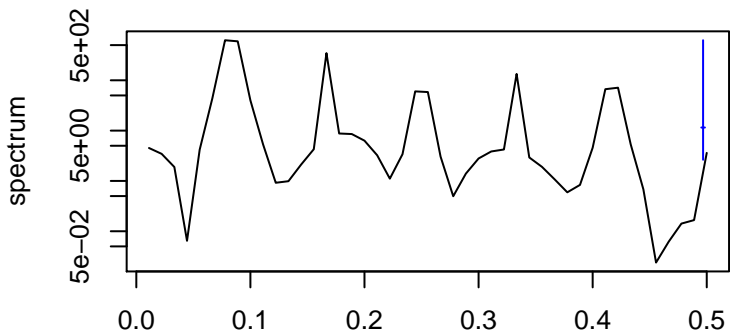

Observed

frequency
bandwidth = 0.00321

Trend

frequency
bandwidth = 0.00401

Seasonal

frequency
bandwidth = 0.00321

Random

frequency
bandwidth = 0.00401