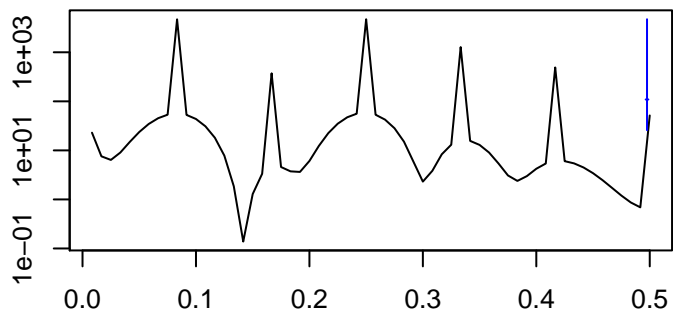

Observed

frequency
bandwidth = 0.00241

Trend

frequency
bandwidth = 0.00267

Seasonal

frequency
bandwidth = 0.00241

Random

frequency
bandwidth = 0.00267