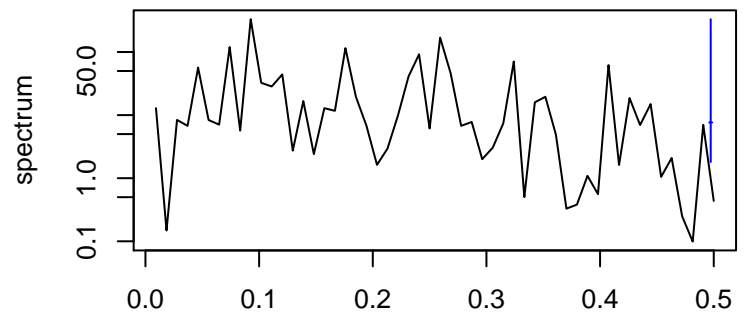

Observed

frequency
bandwidth = 0.00241

Trend

frequency
bandwidth = 0.00267

Seasonal

frequency
bandwidth = 0.00241

Random

frequency
bandwidth = 0.00267