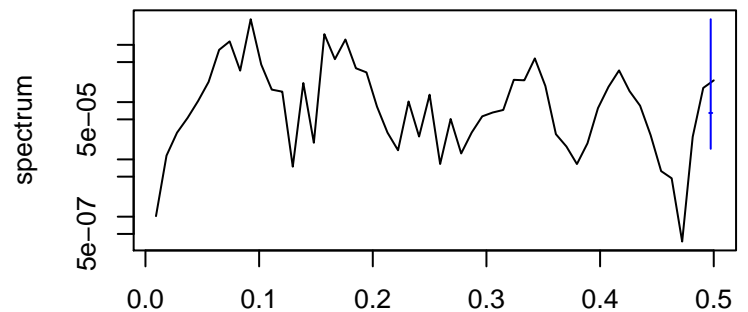

Observed

frequency
bandwidth = 0.00241

Trend

frequency
bandwidth = 0.00267

Seasonal

frequency
bandwidth = 0.00241

Random

frequency
bandwidth = 0.00267