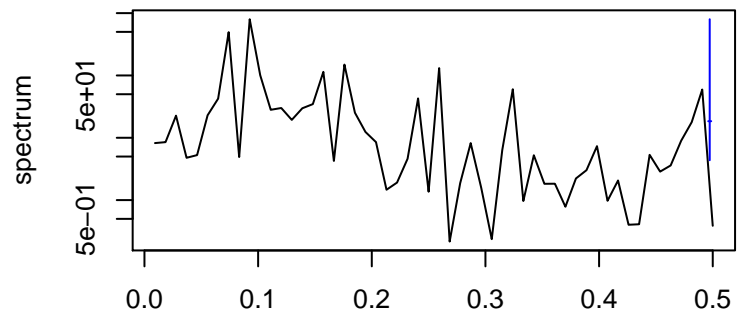

Observed

frequency
bandwidth = 0.00241

Trend

frequency
bandwidth = 0.00267

Seasonal

frequency
bandwidth = 0.00241

Random

frequency
bandwidth = 0.00267